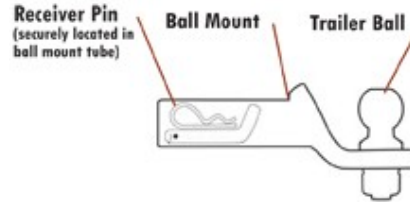

Ready Tow Ball Mounts

- Ball mounts come complete with "FACTORY TORQUED" CURT trailer ball and #21500 receiver pin

Old Part #	New Part #	Finish	GTW/TW	Ball Mount	Trailer Ball
D-532	45034	Black	3500/350	45030 (2" drop, 3/4" rise, 8 1/4" length)	40002 (1 7/8" x 1" x 2 1/8")
D-534	45036	Black	7500/750	45030 (2" drop, 3/4" rise, 8 1/4" length)	40037 (2" x 1" x 2 1/8")
--	45041	Black	7500/750	45030 (2" drop, 3/4" rise, 8 1/4" length)	40005 (2 5/16" x 1" x 2 1/8")
D-552	45055	Black	3500/350	45050 (4" drop, 2" rise, 8 1/4" length)	40002 (1 7/8" x 1" x 2 1/8")
D-554	45056	Black	7500/750	45050 (4" drop, 2" rise, 8 1/4" length)	40037 (2" x 1" x 2 1/8")
--	45042	Black	7500/750	45050 (4" drop, 2" rise, 8 1/4" length)	40005 (2 5/16" x 1" x 2 1/8")