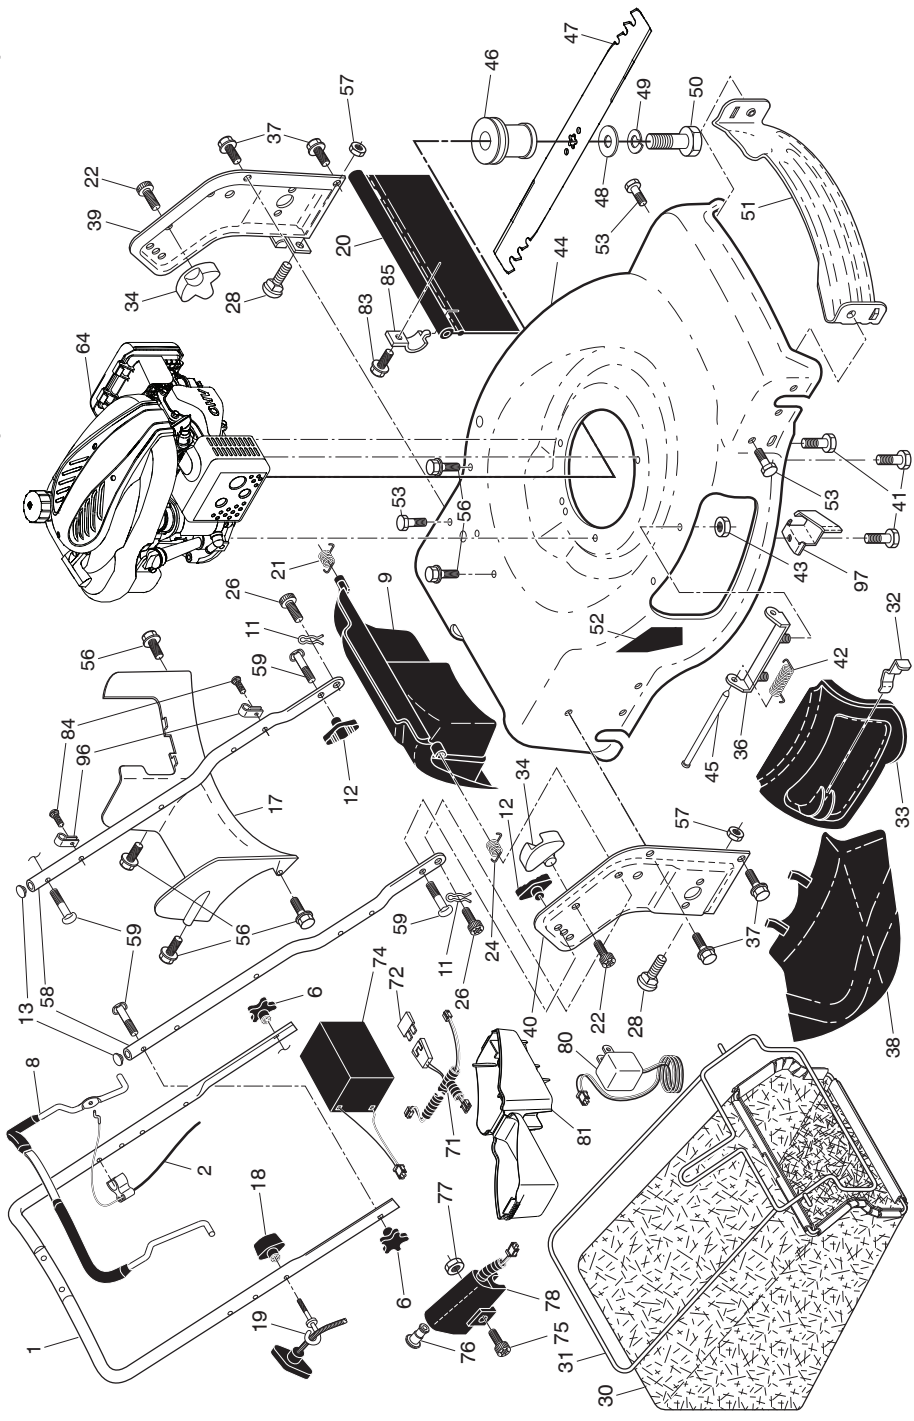

ARIENS ROTARY LAWN MOWER -- MODEL NUMBER 21549145 (911159) (MFG. I.D. NO. 96126000200)

ARIENS ROTARY LAWN MOWER - - MODEL NUMBER 21549145 (911159) (MFG. I.D. NO. 96126000200)

KEY NO.	MFG. NO.	ARIENS PART NO.	DESCRIPTION	KEY NO.	MFG. NO.	ARIENS PART NO.	DESCRIPTION	KEY NO.	MFG. NO.	ARIENS PART NO.	DESCRIPTION
1	585 85 48-05	21549083	Upper Handle Assembly	32	532 44 11-92	21549090	Latch, Mulcher Door	64	593 59 30-04	082000830	Engine, Locin, Model Number T322000033-0001008 (For engine service and replace ment parts, call HOP at 1-800-487-5951)
2	532 42 49-83	21549084	Cable, Engine Zone Control	33	532 43 26-42	21548441	Mulcher Door	71	587 93 44-01	21549129	Harness Wiring
6	532 18 23-98	21546880	Handle Knob, Star	34	532 43 81-34	21549091	Bracket, Grassbag	72	532 42 59-37	21549130	Fuse, 40 Amp
8	587 68 93-01	21549056	Control Bar, Overmolded	36	532 17 57-35	21547480	Hinge Bracket Assembly	74	532 43 15-84	21549131	Battery
9	585 84 76-07	21549149	Rear Door Assembly	37	817 00 05-10	21546179	Screw, Hex Head 1/4-20	75	532 44 66-94	21549132	Bolt
11	532 42 55-75	21548435	Hairpin, Door/Handle Pivot	38	532 42 61-29	21548458	Discharge Guard	76	580 91 52-02	21549133	Button
12	532 19 19-38	21549087	Handle Knob, Standard	39	585 90 07-02	21548840	Handle Bracket, LH	77	532 44 66-95	21549134	Nut
13	532 43 75-16	21548442	Plug, Lower Handle Bar	40	585 90 08-02	21548841	Handle Bracket, RH	78	587 93 43-01	21549135	Electric Start Ass. (Includes Switch and Housing)
17	581 78 21-01	21549088	Rear Baffle	41	532 15 04-06	21546874	Screw, Dogpoint 3/8-16 x 1-1/8	80	587 00 71-01	21549136	Charger
18	581 91 26-01	21548821	T-Knob	42	532 19 30-00	21547483	Spring, Torsion	81	585 15 24-01	21549137	Box, Battery
19	581 90 21-01	21548820	Rope Guide	43	532 19 17-30	21548415	Nut, Hex	83	532 75 00-97	21548444	Screw, Hex Washer Head
20	532 44 45-01	21549089	Rear Skirt	44	532 43 22-63	21549092	Kit, Lawn Mower Housing	84	532 42 81-24	21548436	Fastener, Push
21	532 41 99-49	21548426	Spring, Rear Door, LH, Black	45	532 17 56-50	21547479	Rod, Hinge	85	532 43 45-30	21549094	Mounting Bracket, Rear Skirt
22	532 14 18-41	21548412	Screw, Panhead, Torx #20	46	593 57 51-01	21549076	Blade Adapter	96	532 19 79-91	21546887	Clip, Cable
24	532 41 99-48	21548425	Spring, Rear Door, RH, Grey	47	532 40 67-13	21547435	Blade, 22"	97	581 11 53-02	21549095	Belt Keeper
26	532 41 99-45	21548424	Screw, Rear Door/Handle Pivot	48	581 52 65-01	21549075	Washer, Hardened	--	532 42 38-49	21549096	Bag of Parts (Includes Key Numbers 12 and 59)
28	586 21 25-01	21548837	Bolt, Carriage 5/16-18 x 5/8	49	539 99 02-47	21547501	Washer, Helical	--	115 98 34-96	21549054	Operator's Manual, English / French
30	580 94 73-01	21549085	Grassbag	50	590 88 40-01	21549074	Screw, Machine, Hex Head 3/8-24 x 1-3/8	--	115 98 34-31	21549055	Operator's Manual, Spanish
31	585 05 47-02	21548845	Frame, Grass Catcher	51	532 43 05-99	21548438	Front Baffle				
				52	532 18 21-66	21549070	Decal, Warning				
				53	817 00 05-10	21546179	Screw				
				56	817 41 13-12	21546912	Screw, Hex Washer Head#13 x 3/4				
				57	532 15 53-77	21548413	Nut, Hex				
				58	585 90 82-02	21549127	Bar, Lower Handle				
				59	532 19 15-74	21546883	Handle Bolt				

NOTE: All component dimensions given in U.S. inches. 1 inch = 25.4 mm

IMPORTANT: Use only Original Equipment Manufacturer (O.E.M.) replacement parts. Failure to do so could be hazardous, damage your lawn mower and void your warranty.