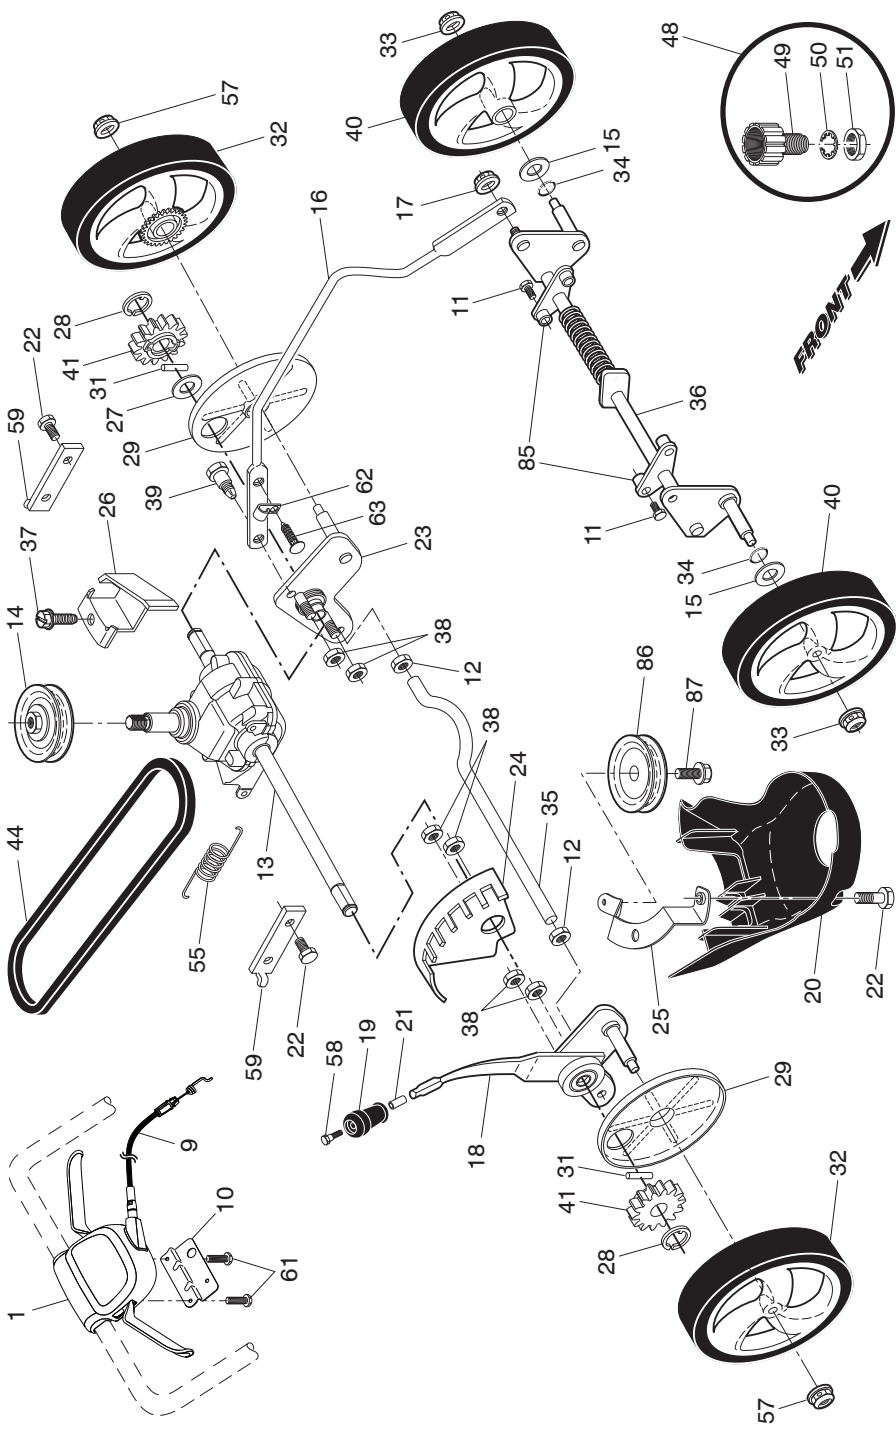

ARIENS ROTARY LAWN MOWER -- MODEL NUMBER 21549145 (911159) (MFG. I.D. NO. 96126000200)

ARIENS ROTARY LAWN MOWER - - MODEL NUMBER 21549145 (911159) (MFG. I.D. NO. 96126000200)

KEY NO.	MFG. NO.	ARIENS PART NO.	DESCRIPTION	KEY NO.	MFG. NO.	ARIENS PART NO.	DESCRIPTION
1	589 81 88-08	21549138	Drive Control Assembly (Includes Cable)	34	532 19 74-80	21546886	O-Ring
10	587 24 93-02	21549099	Mounting Bracket, Drive Control	35	532 43 05-98	21549113	Axle, Rear
11	817 41 13-12	21546912	Screw	36	532 44 71-89	21549114	Axle, Front
12	873 94 08-00	21549077	Nut, Hex	37	532 16 34-09	21548414	Screw, Hi-Lo Thread, 12 x 5/8
13	581 68 08-01	21549139	Transmission Asm	38	532 19 17-30	21548415	Nut, Hex
14	586 96 30-01	21549102	Pulley, Drive	39	532 40 70-59	21549115	Bolt
15	532 08 83-48	21546870	Washer, Flat	40	532 41 13-24	21549116	Wheel & Tire Assembly, Front
16	532 43 00-30	21549103	Rod, Connecting	41	532 42 87-83	21549117	Pinion
17	532 75 11-53	21546908	Nut, Hex	44	580 36 46-04	21549118	Belt, Drive
18	586 69 17-01	21549104	Kit, Selector Assembly	48	532 42 11-14	21548431	Kit, Water Washout Assembly
19	532 43 39-96	21549105	Knob, Wheel Adjuster	49	532 41 97-35	21548422	Fitting, Water Washout
20	580 80 69-01	21549106	Debris Shield	50	532 41 55-85	21548420	Washer, Lock, Internal Tooth
21	532 43 52-42	21549107	Anchor	51	532 41 55-86	21548421	Locknut, Hex, with O-Ring
22	817 00 05-10	21546179	Screw, Hex Head	55	581 35 13-01	21549119	Spring, Tension
23	585 28 19-01	21549108	Wheel Axle Assembly, LH	57	532 40 91-49	21546897	Nut, Flangelock 3/8-16
24	532 43 35-11	21549109	Bracket, Height Adjustment	58	532 43 52-41	21549120	Bolt, Shoulder
25	581 31 38-02	21549110	Mounting Bracket, Debris Shield	59	532 44 21-13	21549121	Support Bracket
26	589 13 18-02	21549153	Belt Keeper	61	532 18 16-98	21549122	Screw
27	819 17 12-16	21547090	Washer, Flat	62	532 19 79-91	21546887	Clip, Cable
28	812 00 00-58	21547525	E-Ring 7/16	63	532 42 81-24	21548436	Fastener, Push
29	585 27 07-01	21549111	Cover, Dust, Wheel	85	532 43 90-77	21549123	Support Bracket, Front Axle
31	532 40 48-45	21547485	Pawl, Drive	86	587 96 92-01	21549124	Pulley, Idler
32	585 43 73-04	21549112	Wheel & Tire Assembly, Rear	87	581 12 76-01	21549125	Screw
33	532 40 91-48	21546790	Nut, Flangelock 3/8-16				

IMPORTANT: Use only Original Equipment Manufacturer (O.E.M.) replacement parts. Failure to do so could be hazardous, damage your lawn mower and void your warranty.

NOTE: All component dimensions given in U.S. inches. 1 inch = 25.4 mm