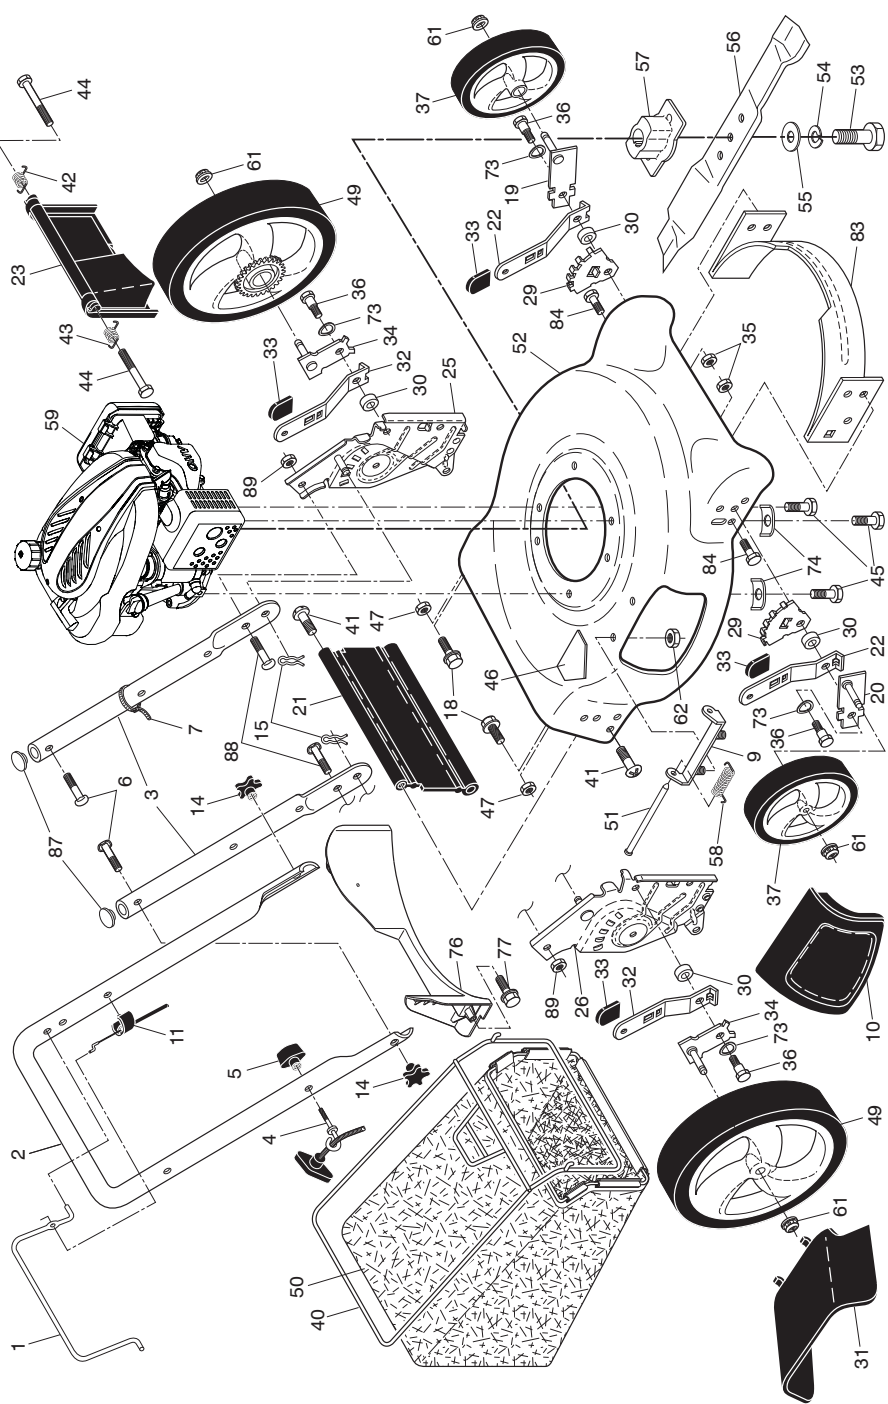

ARIENS ROTARY LAWN MOWER -- MODEL NUMBER 21549146 (911157) (MFG. I.D. NO. 96136002101)

ARIENS ROTARY LAWN MOWER -- MODEL NUMBER 21549146 (911157) (MFG. I.D. NO. 96136002101)