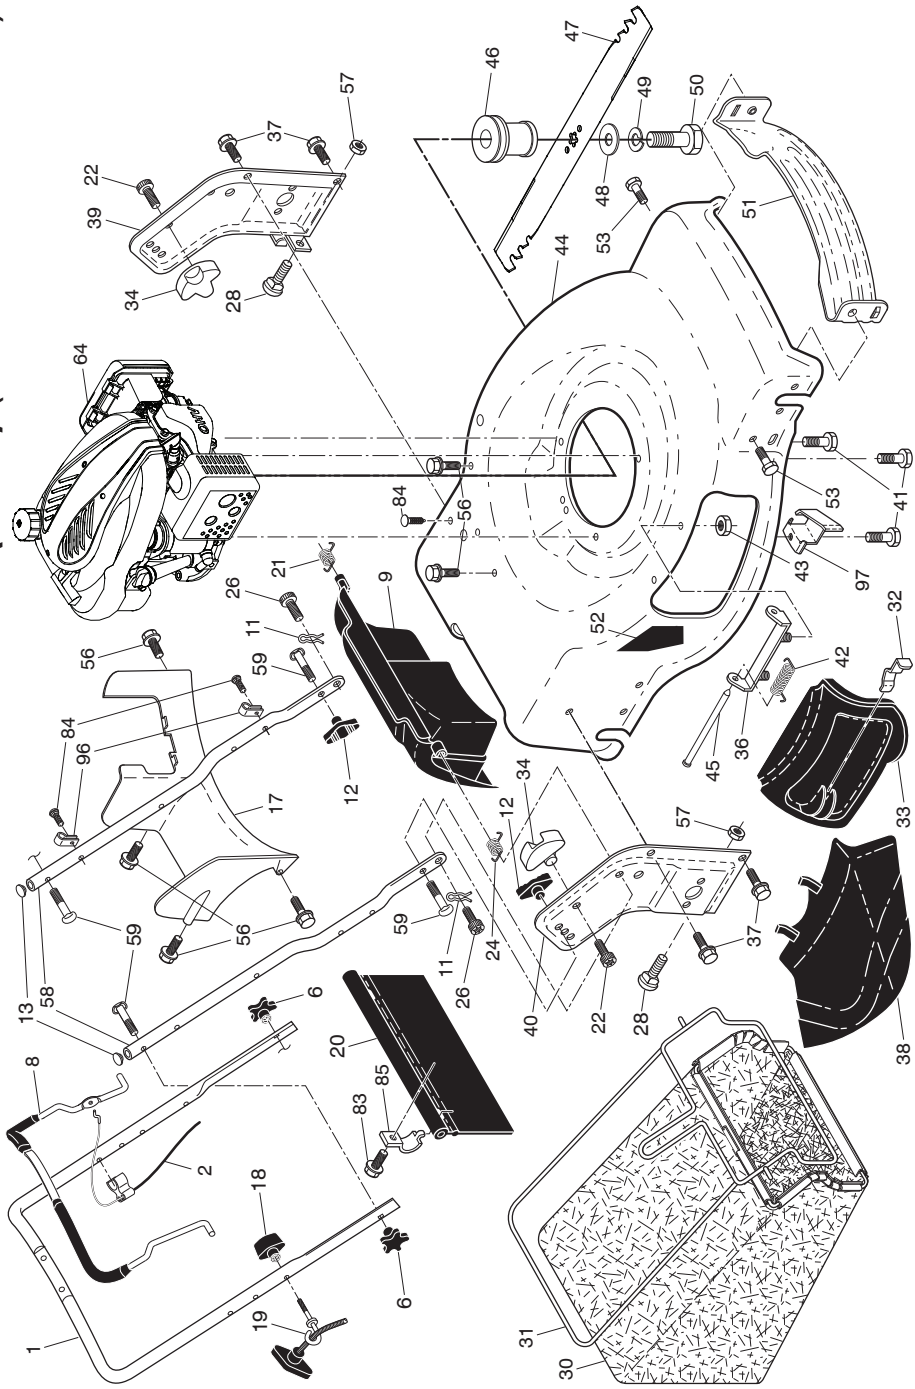

ARIENS ROTARY LAWN MOWER -- MODEL NUMBER 21549144 (911158) (MFG. I.D. NO. 96126000100)

ARIENS ROTARY LAWN MOWER - - MODEL NUMBER 21549144 (911158) (MFG. I.D. NO. 96126000100)

KEY NO.	MFG. NO.	ARIENS PART NO.	DESCRIPTION	KEY NO.	MFG. NO.	ARIENS PART NO.	DESCRIPTION	KEY NO.	MFG. NO.	ARIENS PART NO.	DESCRIPTION
1	585 85 48-05	21549083	Upper Handle Assembly	30	580 94 73-01	21549085	Grassbag	53	817 00 05-10	21546179	Screw
2	532 42 49-83	21549084	Cable, Engine Zone Control	31	585 05 47-02	21548845	Frame, Grass Catcher	56	817 41 13-12	21546912	Screw, Hex Washer Head#13 x 3/4
6	532 18 23-98	21546880	Handle Knob, Star	32	532 44 11-92	21549090	Latch, Mulcher Door	57	532 15 53-77	21548413	Nut, Hex
8	587 68 93-01	21549056	Control Bar, Overmolded	33	532 43 26-42	21548441	Mulcher Door	58	585 90 82-02	21549127	Bar, Lower Handle
9	585 84 76-01	21549086	Rear Door Assembly	34	532 43 81-34	21549091	Bracket, Grassbag	59	532 19 15-74	21546883	Handle Bolt
11	532 42 55-75	21548435	Hairpin, Door/Handle Pivot	36	532 17 57-35	21547480	Hinge Bracket Assembly	64	593 59 30-03	08200829	Engine, Loncin, Model Number T322000026-0001008
12	532 19 19-38	21549087	Handle Knob, Standard	37	817 00 05-10	21546179	Screw, Hex Head 1/4-20				(For engine service and replacement parts, call HOP at 1-800-487-5951)
13	532 43 75-16	21548442	Plug, Lower Handle Bar	38	532 42 61-29	21548458	Discharge Guard	83	532 75 00-97	21548444	Screw, Hex Washer Head
17	581 78 21-01	21549088	Rear Baffle	39	585 90 07-02	21548840	Handle Bracket, LH	84	532 42 81-24	21548436	Fastener, Push
18	581 91 26-01	21548821	T-Knob	40	585 90 08-02	21548841	Handle Bracket, RH	85	532 43 45-30	21549094	Mounting Bracket, Rear Skirt
19	581 90 21-01	21548820	Rope Guide	41	532 15 04-06	21546874	Screw, Dogpoint 3/8-16 x 1-1/8	96	532 19 79-91	21546887	Clip, Cable
20	532 44 45-01	21549089	Rear Skirt	42	532 19 30-00	21547483	Spring, Torsion	97	581 11 53-02	21549095	Belt Keeper
21	532 41 99-49	21548426	Spring, Rear Door, LH, Black	43	532 19 17-30	21548415	Nut, Hex	--	532 42 38-49	21549096	Bag of Parts (Includes Key Numbers 12 and 59)
22	532 14 18-41	21548412	Screw, Panhead, Torx #20	44	532 43 22-63	21549092	Kit, Lawn Mower Housing	--	115 98 34-96	21549054	Operator's Manual, English / French
24	532 41 99-48	21548425	Spring, Rear Door, RH, Grey	45	532 17 56-50	21547479	Rod, Hinge	--	115 98 34-31	21549055	Operator's Manual, Spanish
26	532 41 99-45	21548424	Screw, Rear Door/Handle Pivot	46	593 57 51-01	21549076	Blade Adapter				
28	586 21 25-01	21548837	Bolt, Carriage 5/16-18 x 5/8	47	532 40 67-13	21547435	Blade, 22"				
				48	581 52 65-01	21549075	Washer, Flat, Hardened				
				49	539 99 02-47	21547501	Washer, Helical				
				50	590 88 40-01	21549074	Screw, Machine, Hex Head 3/8-24 x 1-3/8 Grade 8				
				51	532 43 05-99	21548438	Front Baffle				
				52	532 18 21-66	21549070	Decal, Warning				

NOTE: All component dimensions given in U.S. inches. 1 inch = 25.4 mm

IMPORTANT: Use only Original Equipment Manufacturer (O.E.M.) replacement parts. Failure to do so could be hazardous, damage your lawn mower and void your warranty.