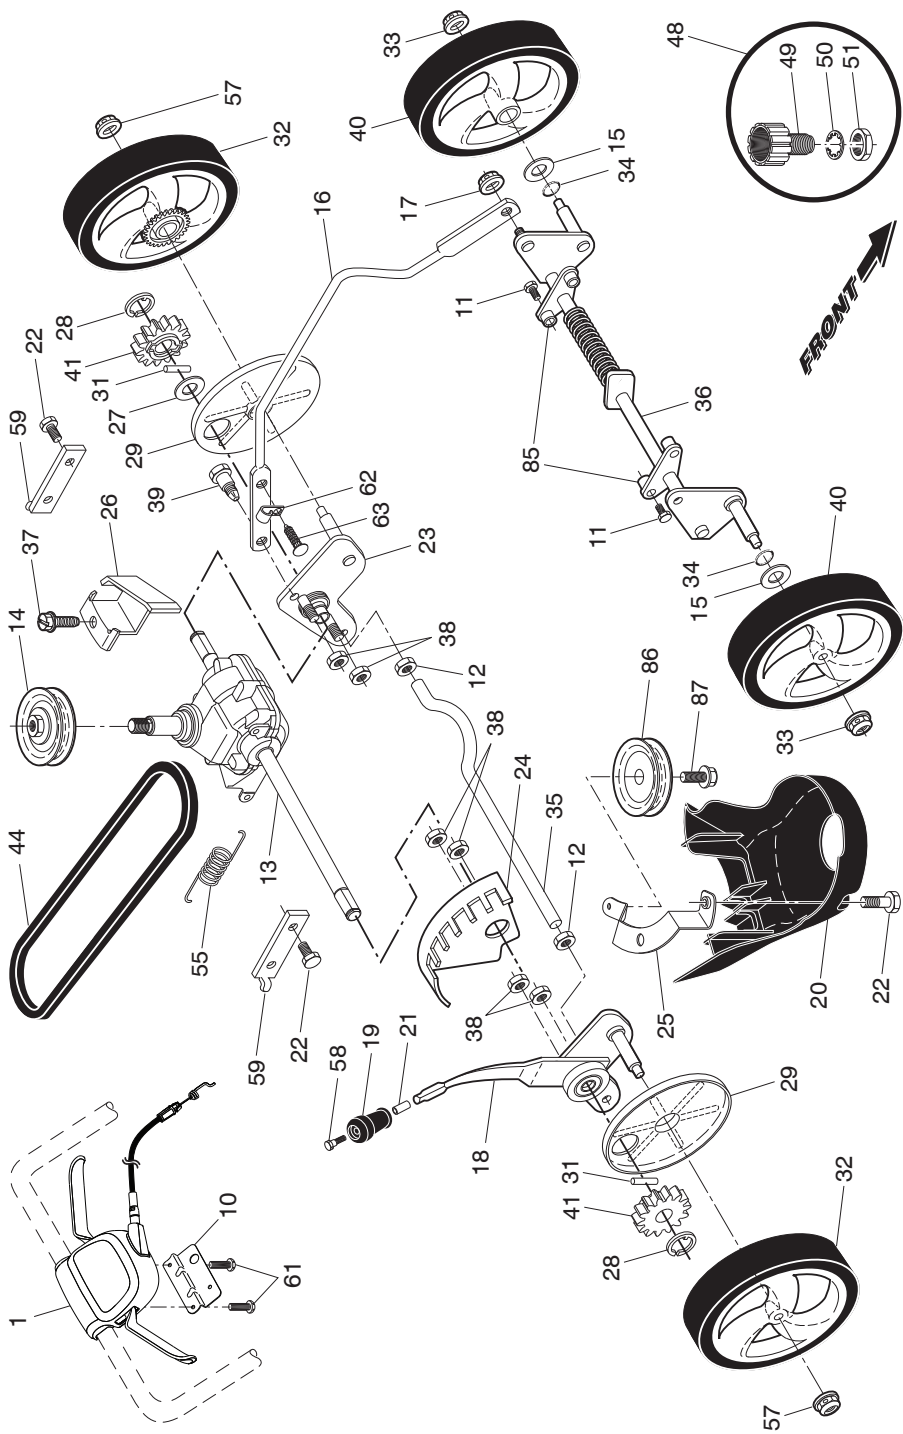

ARIENS ROTARY LAWN MOWER -- MODEL NUMBER 21549144 (911158) (MFG. I.D. NO. 96126000100)

ARIENS ROTARY LAWN MOWER - - MODEL NUMBER 21549144 (911158) (MFG. I.D. NO. 96126000100)

KEY NO.	MFG. NO.	ARIENS PART NO.	DESCRIPTION	KEY NO.	MFG. NO.	ARIENS PART NO.	DESCRIPTION
1	589 81 88-08	21549138	Drive Control Assembly (Includes Cable)	34	532 19 74-80	21546886	O-Ring
10	587 24 93-02	21549099	Mounting Bracket, Drive Control	35	532 43 05-98	21549113	Axle, Rear
11	817 41 13-12	21546912	Screw	36	532 44 71-89	21549114	Axle, Front
12	873 94 08-00	21549077	Nut, Hex	37	532 16 34-09	21548414	Screw, Hi-Lo Thread, 12 x 5/8
13	581 97 55-07	21549101	Transmission Asm	38	532 19 17-30	21548415	Nut, Hex
14	586 96 30-01	21549101	Pulley, Drive	39	532 40 70-59	21549115	Bolt
15	532 08 83-48	21546870	Washer, Flat	40	532 41 13-24	21549116	Wheel & Tire Assembly, Front
16	532 43 00-30	21549103	Rod, Connecting	41	532 42 87-83	21549117	Pinion
17	532 75 11-53	21546908	Nut, Hex	44	580 36 46-04	21549118	Belt, Drive
18	586 69 17-01	21549104	Kit, Selector Assembly	48	532 42 11-14	21548431	Kit, Water Washout Assembly
19	532 43 39-96	21549105	Knob, Wheel Adjuster	49	532 41 97-35	21548422	Fitting, Water Washout
20	580 80 69-01	21549106	Debris Shield	50	532 41 55-85	21548420	Washer, Lock, Internal Tooth
21	532 43 52-42	21549107	Anchor	51	532 41 55-86	21548421	Locknut, Hex, with O-Ring
22	817 00 05-10	21546179	Screw, Hex Head	55	581 35 13-01	21549119	Spring, Tension
23	585 28 19-01	21549108	Wheel Axle Assembly, LH	57	532 40 91-49	21546897	Nut, Flangelock 3/8-16
24	532 43 35-11	21549109	Bracket, Height Adjustment	58	532 43 52-41	21549120	Bolt, Shoulder
25	581 31 38-02	21549110	Mounting Bracket, Debris Shield	59	532 44 21-13	21549121	Support Bracket
26	589 31 83-02	21549140	Belt Keeper	61	532 18 16-98	21549122	Screw
27	819 17 12-16	21547090	Washer, Flat	62	532 19 79-91	21546887	Clip, Cable
28	812 00 00-58	21547525	E-Ring 7/16	63	532 42 81-24	21548436	Fastener, Push
29	585 27 07-01	21549111	Cover, Dust, Wheel	85	532 43 90-77	21549123	Support Bracket, Front Axle
31	532 40 48-45	21547485	Pawl, Drive	86	587 96 92-01	21549124	Pulley, Idler
32	585 43 73-04	21549112	Wheel & Tire Assembly, Rear	87	581 12 76-01	21549125	Screw
33	532 40 91-48	21546790	Nut, Flangelock 3/8-16				

NOTE: All component dimensions given in U.S. inches. 1 inch = 25.4 mm

IMPORTANT: Use only Original Equipment Manufacturer (O.E.M.) replacement parts. Failure to do so could be hazardous, damage your lawn mower and void your warranty.