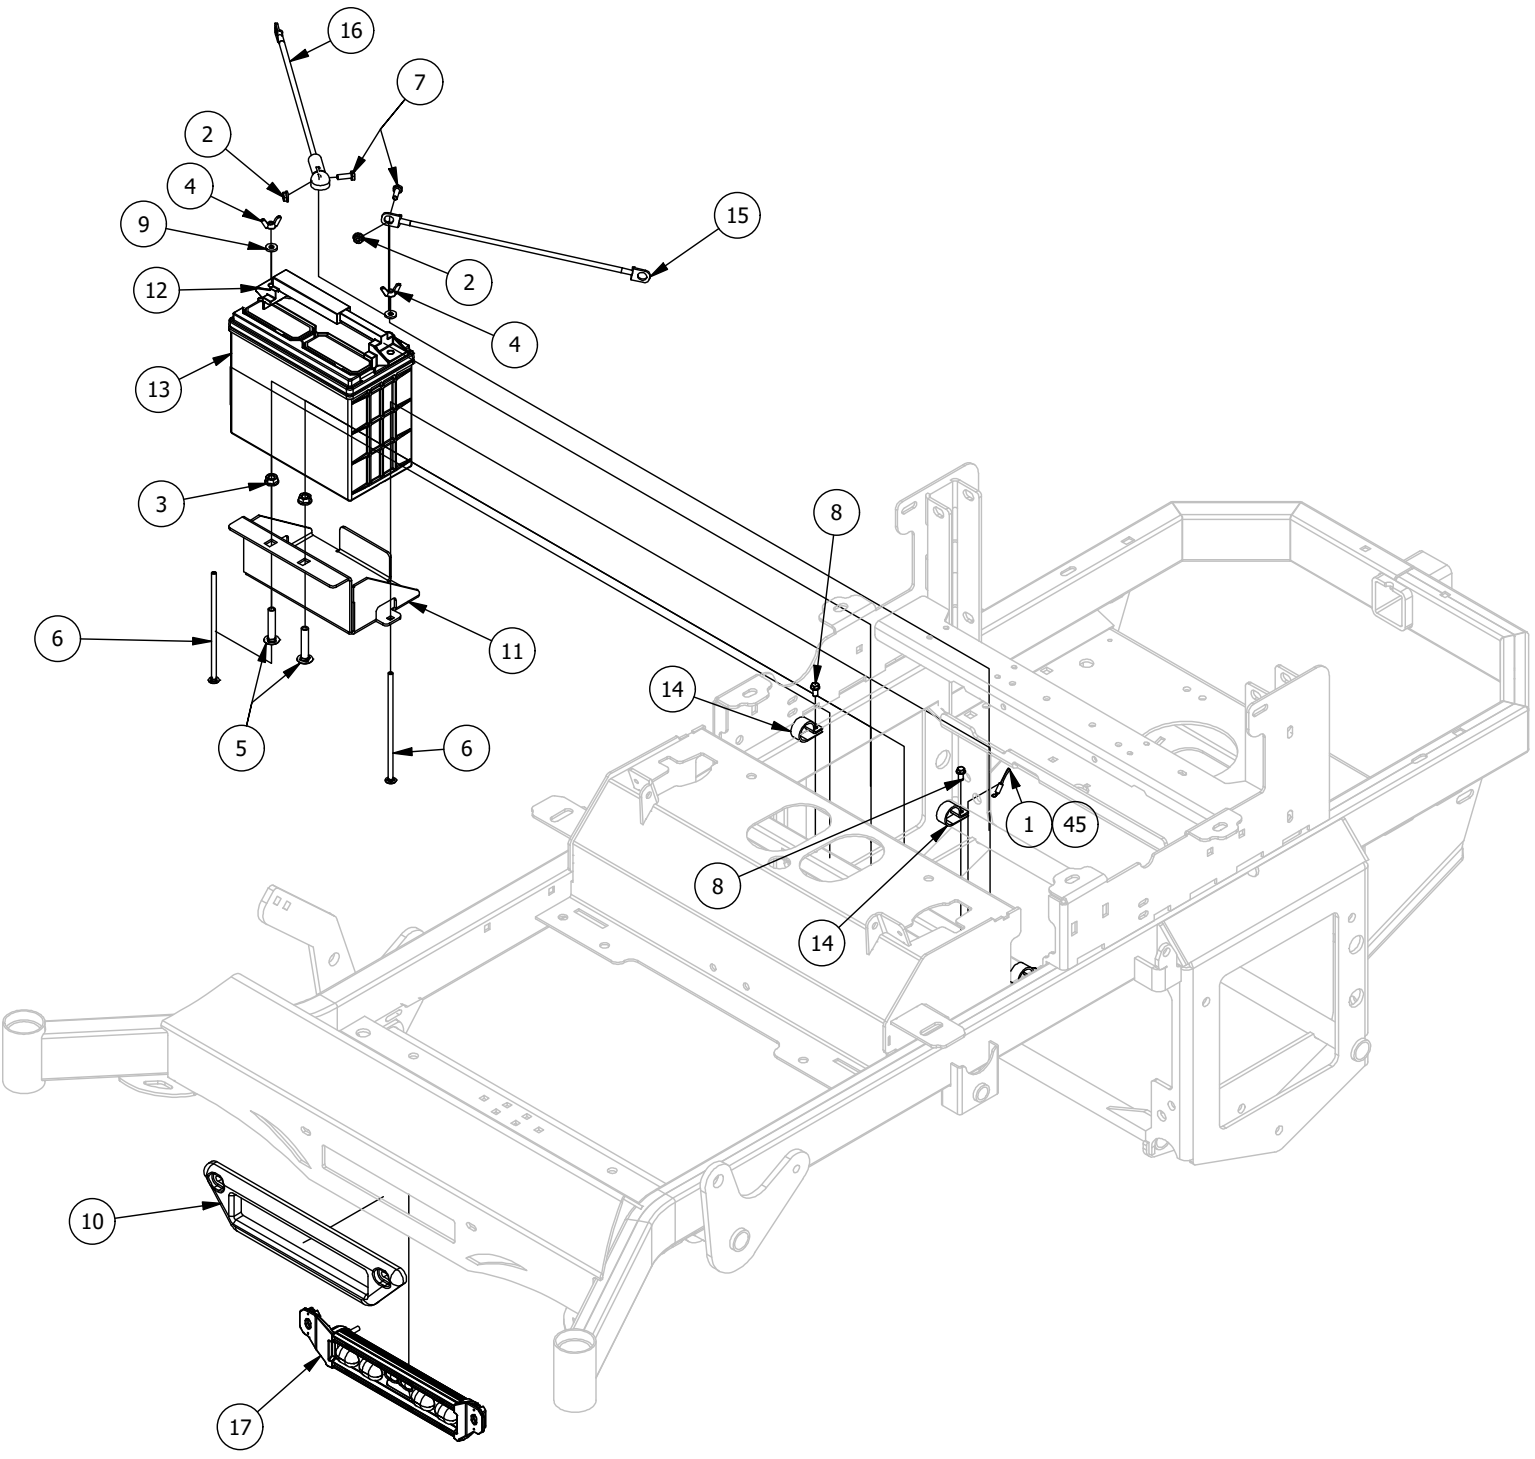

Battery Assembly

Battery Assembly

ITEM	QTY	PART NUMBER	DESCRIPTION
1	1	148-0232	WIRE [16AWG] WITH TERMINAL-RING [#10] AND TERMINAL-RING [1/4]
2	2	413-0012-00	1/4-20 HEX FLANGE NUT W/SERRATIONS ZC YELLOW
3	2	413-0020-00	3/8-16 HEX FLANGE NUT W/SERR ZINC YELLOW
4	2	413-0025-00	1/4-20 WING NUT ZINC
45	2	414-0001-00	6" (40 LB) CABLE TIE NYLON UV BLK
5	2	418-0033-00	3/8-16 X 2 CARRIAGE BOLT ZINC
6	2	418-0034-00	1/4-20 X 7 CARRIAGE BOLT ZINC
7	2	418-0035-00	1/4-20 X 3/4 HEX C/S GR 2 ZINC
8	3	418-0059-00	1/4-20 X 1/2 IND. HWH SLOT F TCS ZINC
9	2	419-0023-00	1/4" Flat Washer_5/8 OD_18-8 SS Magn: 577 Black
10	1	429-0003-00	Mower Front Nylon Bumper
11	1	439-0008-00	Mower Battery Box
12	1	443-0001-00	Battery Hold Down
13	1	468-1004-00	12 Volt Start Battery 300CCA
14	3	472-0002-00	1/2" CUSHIONED LOOP CLAMP
15	1	486-0016-00	Mower Positive Battery Cable 25" long
16	1	486-0017-00	Mower Negative Battery Cable 28" long
17	1	486-0042-00	Full Beam With Lighted Helmet Light Bar