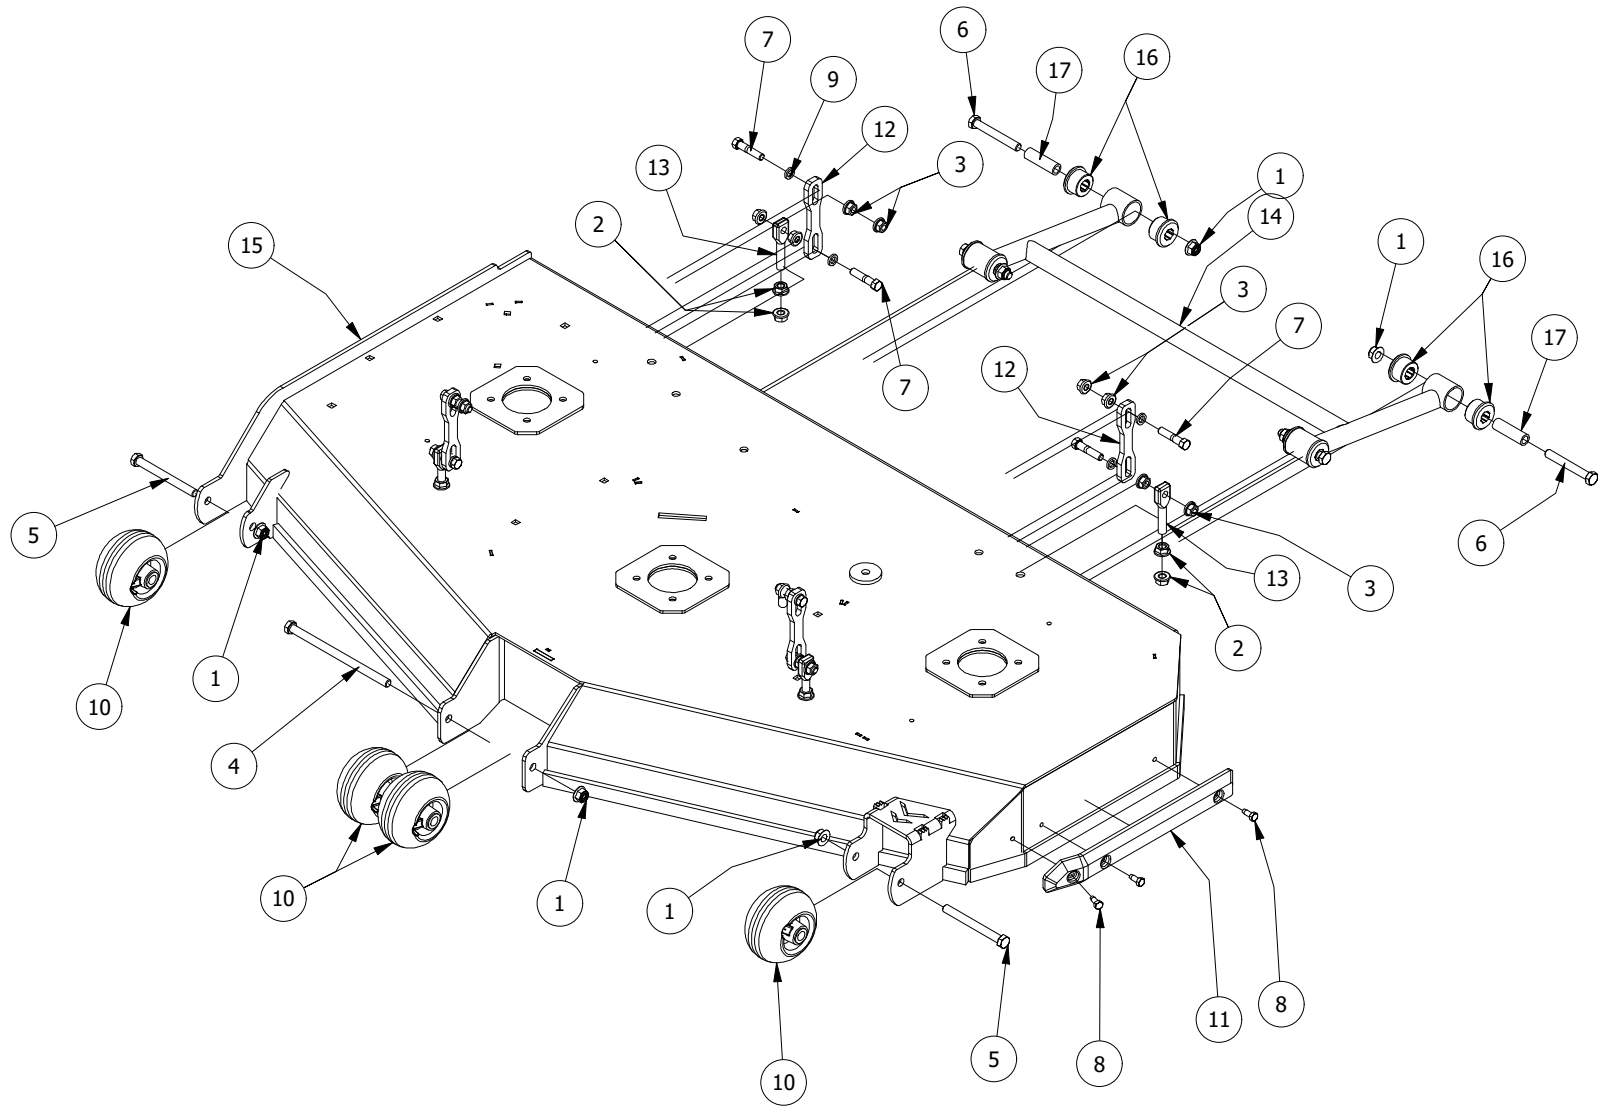

61" Deck Scalping Wheels and Stabilizer Assembly

61" Deck Scalping Wheels and Stabilizer Assembly			
ITEM	QTY	PART NUMBER	DESCRIPTION
1	7	413-0002-00	1/2-13 NYLON INSERT FLANGE NUT ZINC YELLOW
2	8	413-0005-00	1/2-13 HEX FLANGE NUT W/SERR ZINC YELLOW
3	16	413-0011-00	7/16-14 HEX FLANGE NUT W/SERR ZINC YELLOW
4	1	418-0015-00	1/2-13 X 8-1/2 HEX C/S GR 2 ZINC YELLOW
5	2	418-0016-00	1/2-13 X 5 HEX C/S GR 2 ZINC YELLOW
6	4	418-0021-00	1/2-13 X 3-3/4 HEX C/S GR 5 ZINC
7	8	418-0046-00	7/16-14 X 2 HEX C/S GR 5 ZINC YELLOW
8	3	418-0262-00	5/16-18 X 3/4 IND HWH UNSLOT (F) TCS ZC/Y
9	8	419-0010-00	.443 ID X .750 OD X .125 THK NYLON BLACK
10	4	422-0001-00	Anti-Scalp Wheel
11	1	429-0001-00	Mower Nylon Deck Guard
12	4	435-0007-00	Mower Deck Link
13	4	448-0001-00	Mowre Deck height adjustment Stud
14	1	490-0014-03	Mower 54"/61" Deck Frame Stabilizer Assembly
15	1	490-0061-03	2020 61 RT/SRT Deck assembly
16	8	732-2000-00	Red A80 Suspension Bushing
17	4	732-2001-00	Large MTV A-Arm Bushing Sleeve