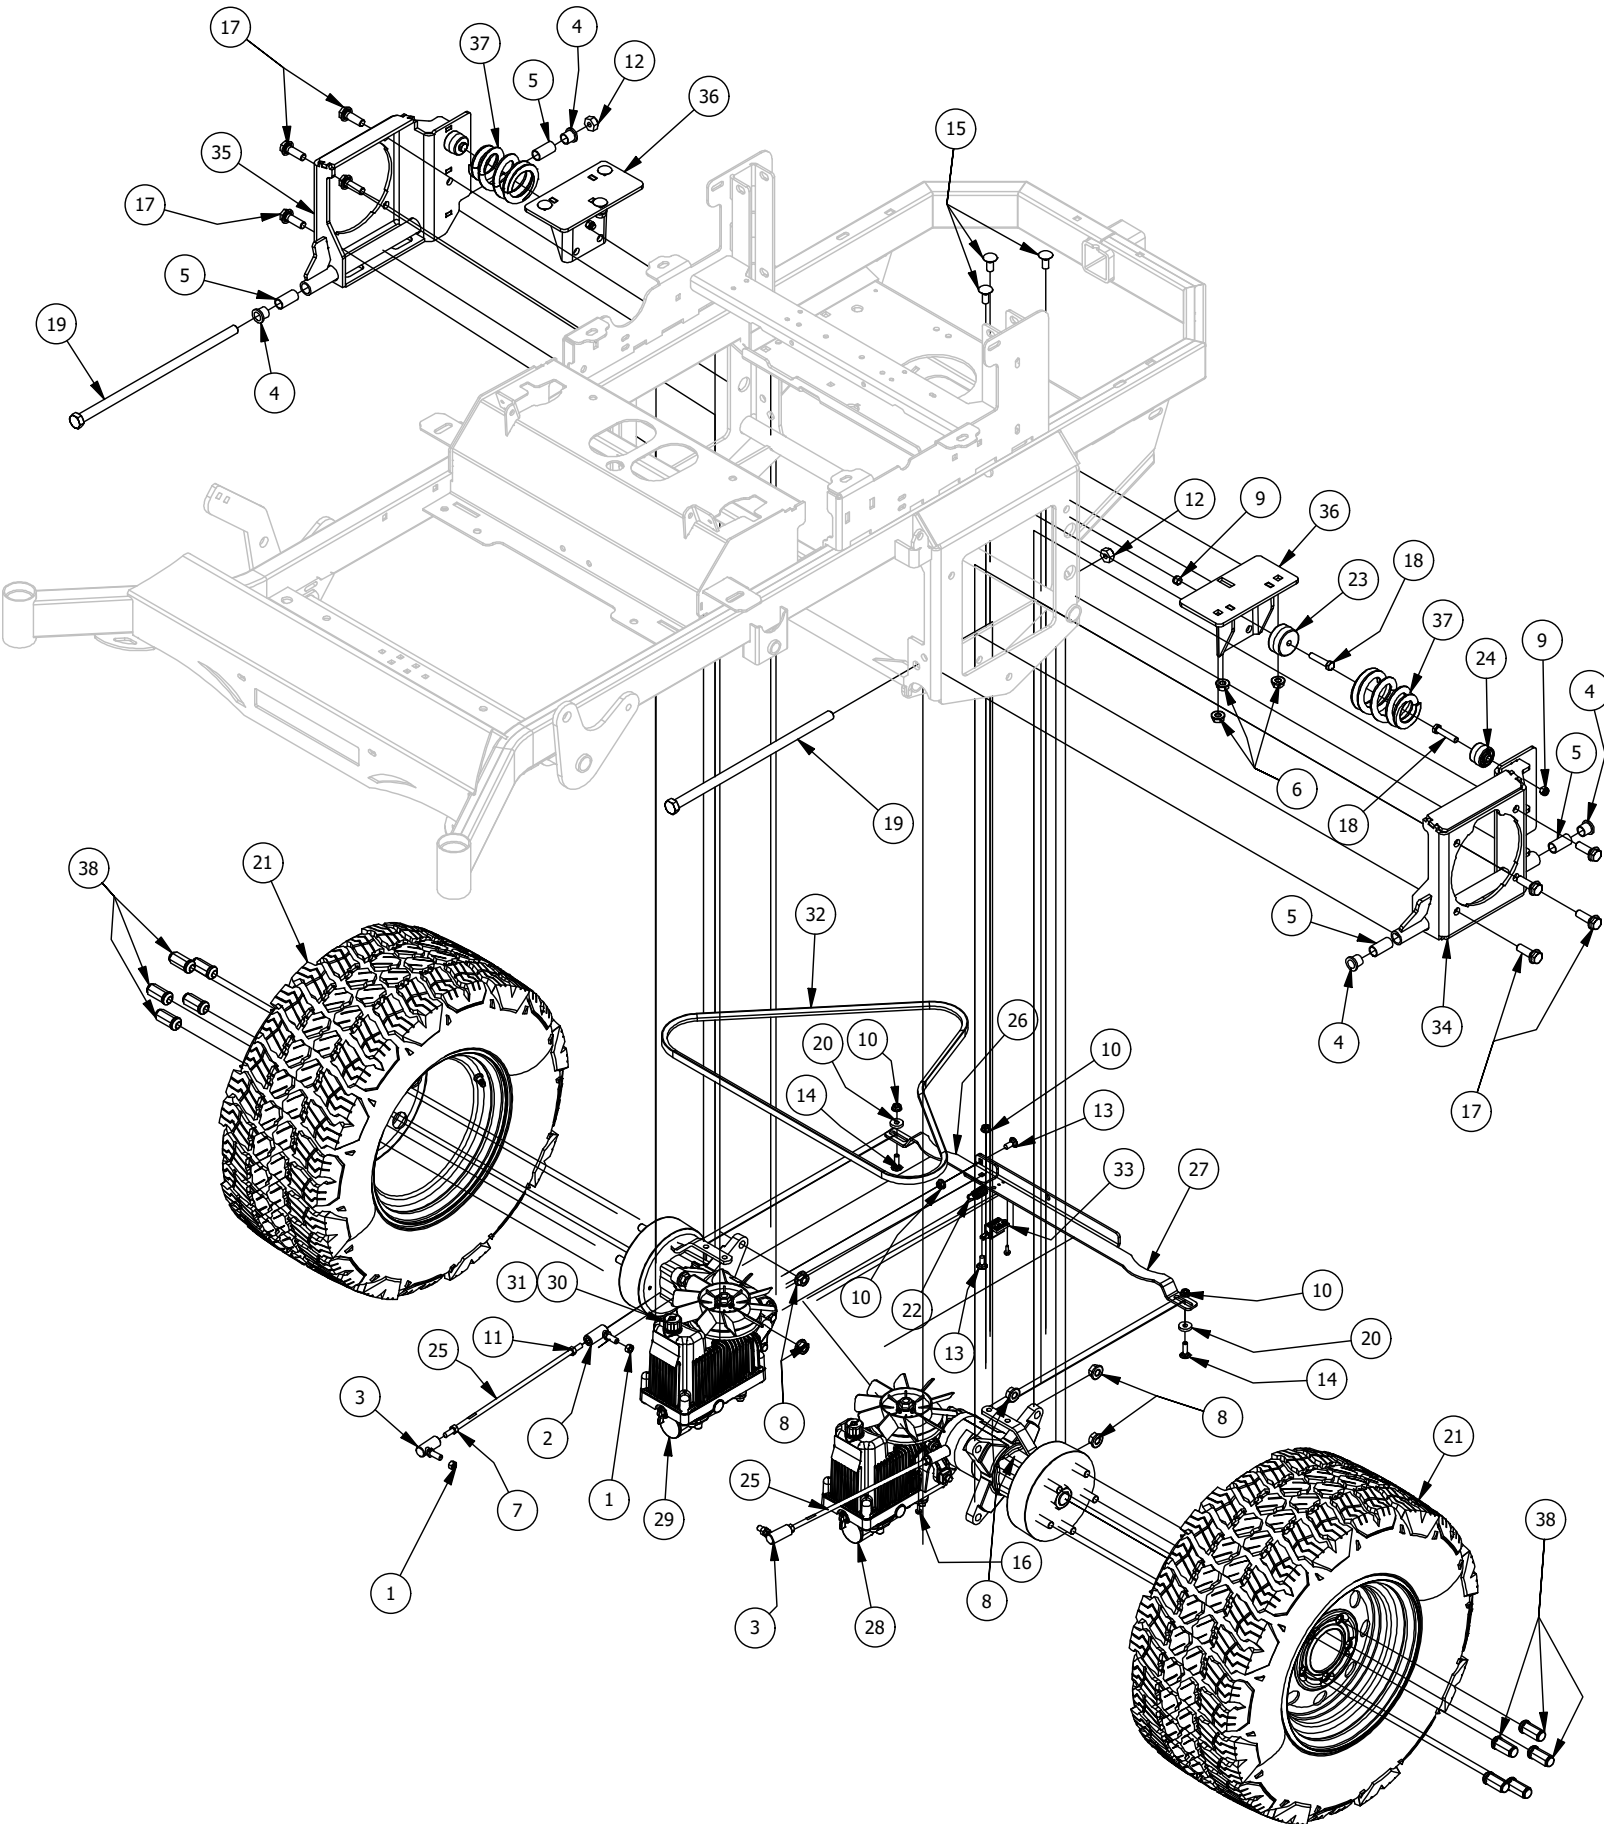

Transmission Assembly

Transmission Assembly			
ITEM	QTY	PART NUMBER	DESCRIPTION
1	4	148-0178	5/16-24 NYL INS L/N GR.8 ZC/YEL
2	2	410-0001-00	Control Arm Rod End, Right
3	2	410-0002-00	Control Arm Rod End, Left
4	4	410-0008-00	5/8" ID X 3/4" OD X 3/4" LENGTH FLANGE BUSHING
5	4	410-0019-00	.627IDx.753ODx1.500 LGTH Sleeve bearing
6	6	413-0001-00	7/16-14 HEX FLANGE NUT W/SERR ZINC
7	2	413-0003-00	5/16 Hex Nut Left hand thread
8	8	413-0005-00	1/2-13 HEX FLANGE NUT W/SERR ZINC YELLOW
9	4	413-0013-00	3/8-16 NYLON INSERT FLANGE LOCKNUT ZINC
10	4	413-0019-00	5/16-18 NYLON INSERT FLANGE L/NUT ZINC
11	2	413-0035-00	5/16-24 HEX NUT ZINC
12	2	413-0050-00	5/8-11 NYLON INSERT FLANGE L/NUT ZINC
13	2	418-0008-00	5/16-18 X 3/4 CARRIAGE BOLT ZINC
14	2	418-0010-00	5/16-18 X 1 CARRIAGE BOLT ZC/YEL
15	6	418-0017-00	7/16-14 X 1 CARRIAGE BOLT ZINC
16	2	418-0032-00	8-32 X 1/2 IND. HWH SLOT TYPE F TCS ZINC
17	8	418-0047-00	1/2-13 X 1-1/2 HEX FLANGE BOLT GR 8 ZINC YELLOW
18	4	418-0051-00	3/8-16 X 1-3/4 HEX C/S GR 2 ZINC
19	2	418-0058-00	5/8-11 X 15" HEX C/S GR 2 ZINC 3" THD LENGTH
20	2	419-0006-00	.312 ID X .875 OD X .1875 THK F/W NYLON BLK
21	2	422-0005-00	Mower Aluminum Wheel and Radial Tire (XD/Upgrades)
22	1	434-0003-00	Mower Brake Pedal Release Spring
23	2	434-0010-00	Suspension Spring inside Guide
24	2	434-0011-00	Suspension Spring Outside Guide
25	2	435-0002-00	Transmission Drive Arm Rod Standard Transmission
26	1	439-0606-00	Mower Park Brake Bracket Right
27	1	439-0607-00	Mower Park Brake Bracket Left
28	1	450-0005-00	HTJ12 Parker Left Side Hydrostatic Transmission
29	1	450-0006-00	HTJ12 Parker Right Side Hydrostatic Transmission
30	1	450-0023-00	HTEHTJ Filter
31	2	450-0031-00	Parker Transaxle Dip Stick
32	1	461-0005-00	Mower Pump Belt, SRT models, A x 69.25" Effective Length
33	1	486-0030-00	NO Plunger Limit Switch
34	1	490-0009-02	Mower Left Rear Suspension Assembly-SRT-Pro,HD
35	1	490-0010-02	Mower Right Rear Suspension Assembly-SRT-Pro, HD
36	2	490-0069-02	Mower Suspension Frame Bracket Assembly
37	2	587-0002-00	eNVy Rear Suspension Spring
38	10	613-0001-00	1/2-20 Lug Nut