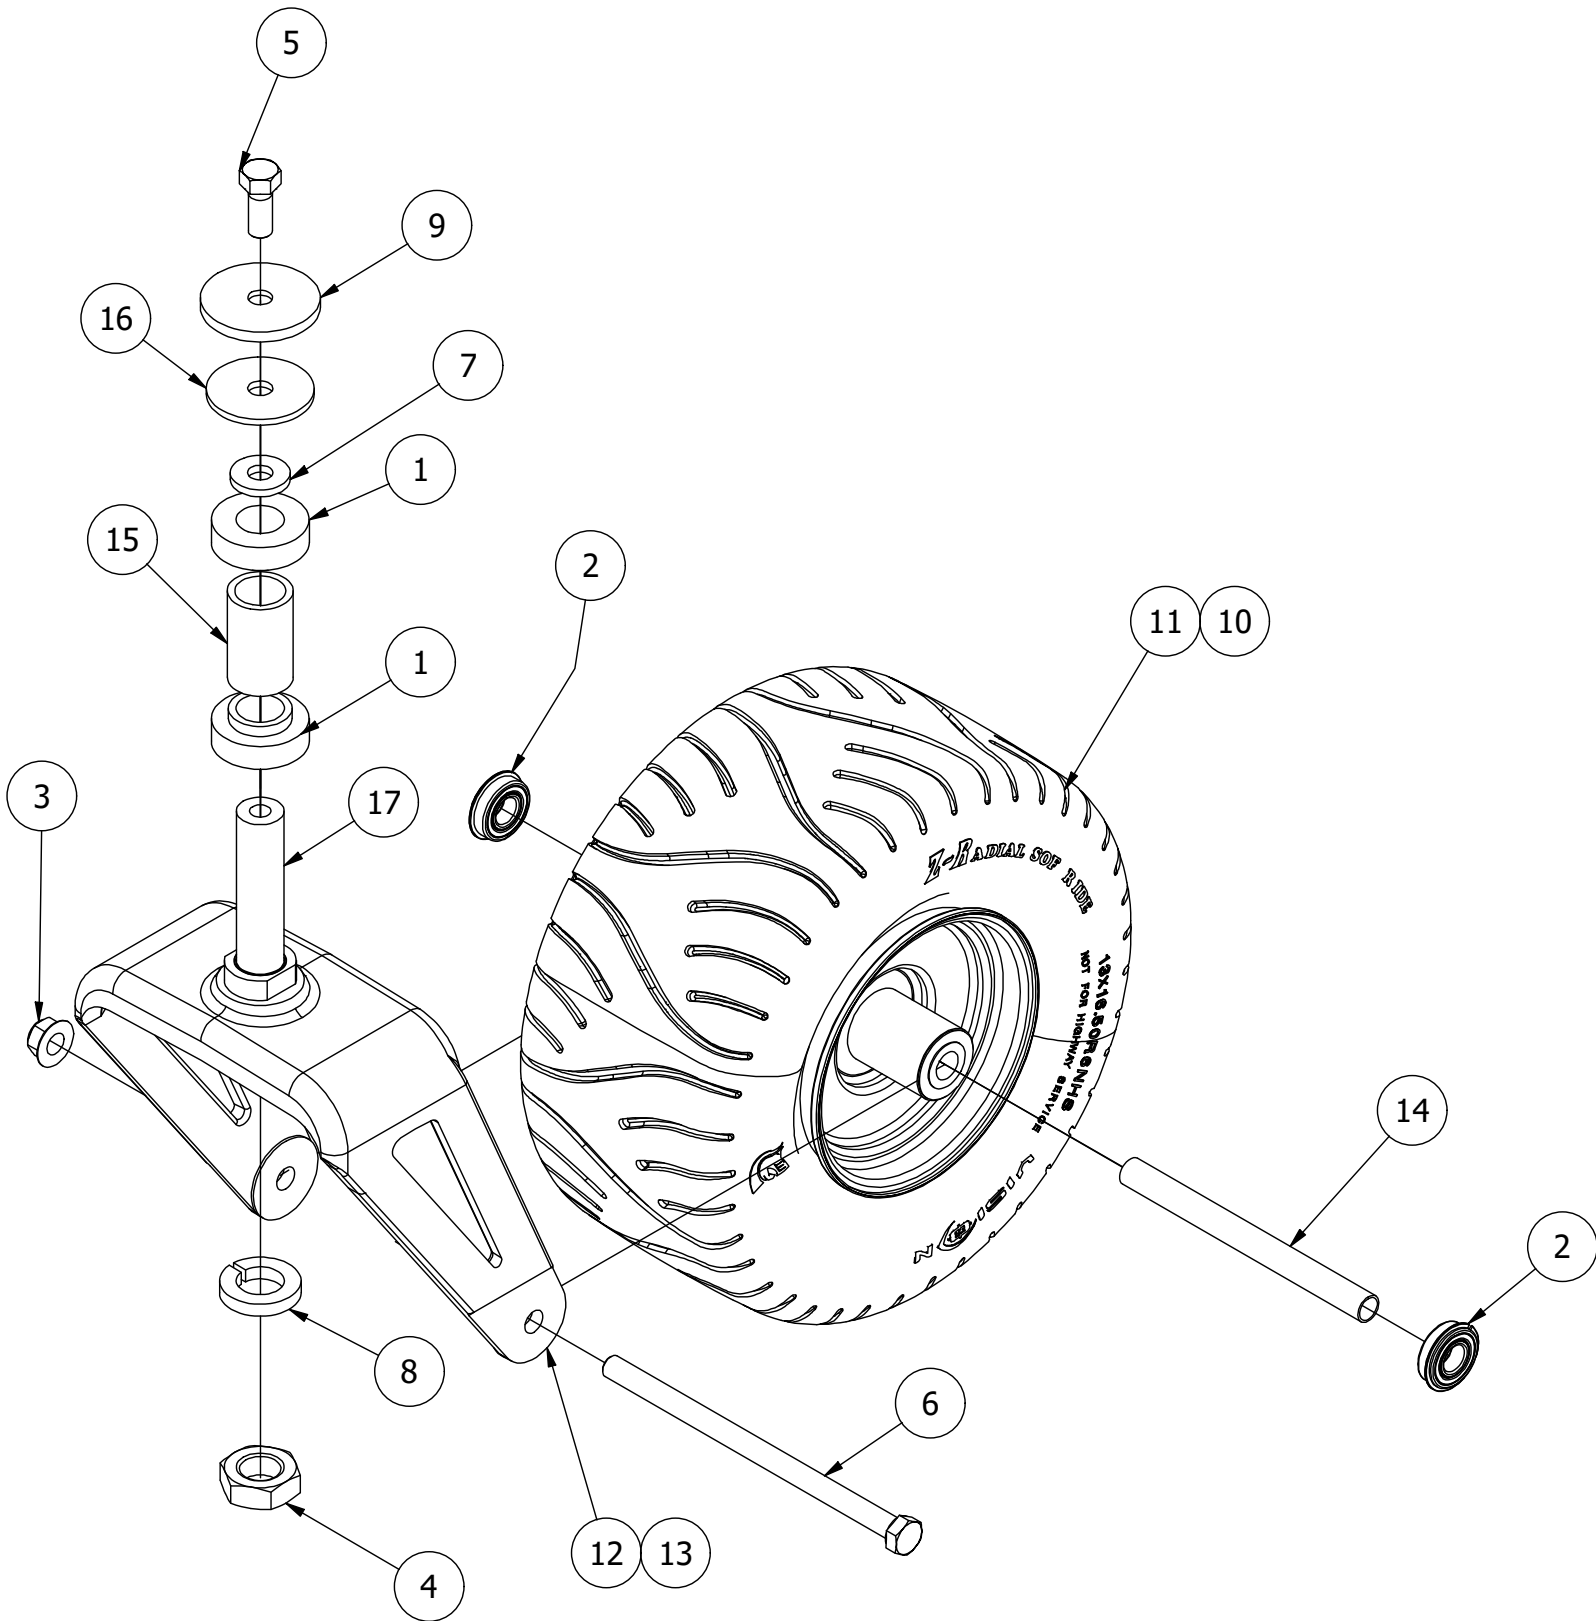

Front Fork Assembly

Front Fork Assembly			
ITEM	QTY	PART NUMBER	DESCRIPTION
1	2	410-0006-00	1" INSERT BEARING
2	2	410-0018-00	RZ Front Wheel Bearing for 422-0027-00
3	1	413-0002-00	1/2-13 NYLON INSERT FLANGE NUT ZINC YELLOW
4	1	413-0063-00	1"-8 FIN HEX JAM NUT ZC
5	1	418-0002-00	1/2-20 X 1-1/4 HEX FLANGE BOLT GR 8 ZC YELLOW
6	1	418-0003-00	1/2-13 X 8-1/2 HEX C/S GR 5 ZINC YELLOW
7	1	419-0003-00	1/2 FENDER WASHER 1-1/4" OD ZINC
8	1	419-0024-00	1" L/W MED SPLIT ZC
9	1	419-0025-00	Front Fork Caster Top Washer
10	1	422-0024-00	Mower Front Wheel Hub Cap
11	1	422-0042-00	Spartan Radial Tire Wheel Assembly 2018
12	1	423-0001-00	RT&SRT Caster Wheel Fork 2018
13	1	423-0001-KT	RT and SRT Caster Wheel Fork Kit
14	1	425-0010-00	Mower Caster Fork Wheel Spacer
15	1	425-0011-00	Caster Fork Shaft Bearing Spacer
16	1	426-0006-03	Mower Caster Shaft Washer
17	1	437-0019-00	RT&SRT Mower Caster Wheel Shaft 2018