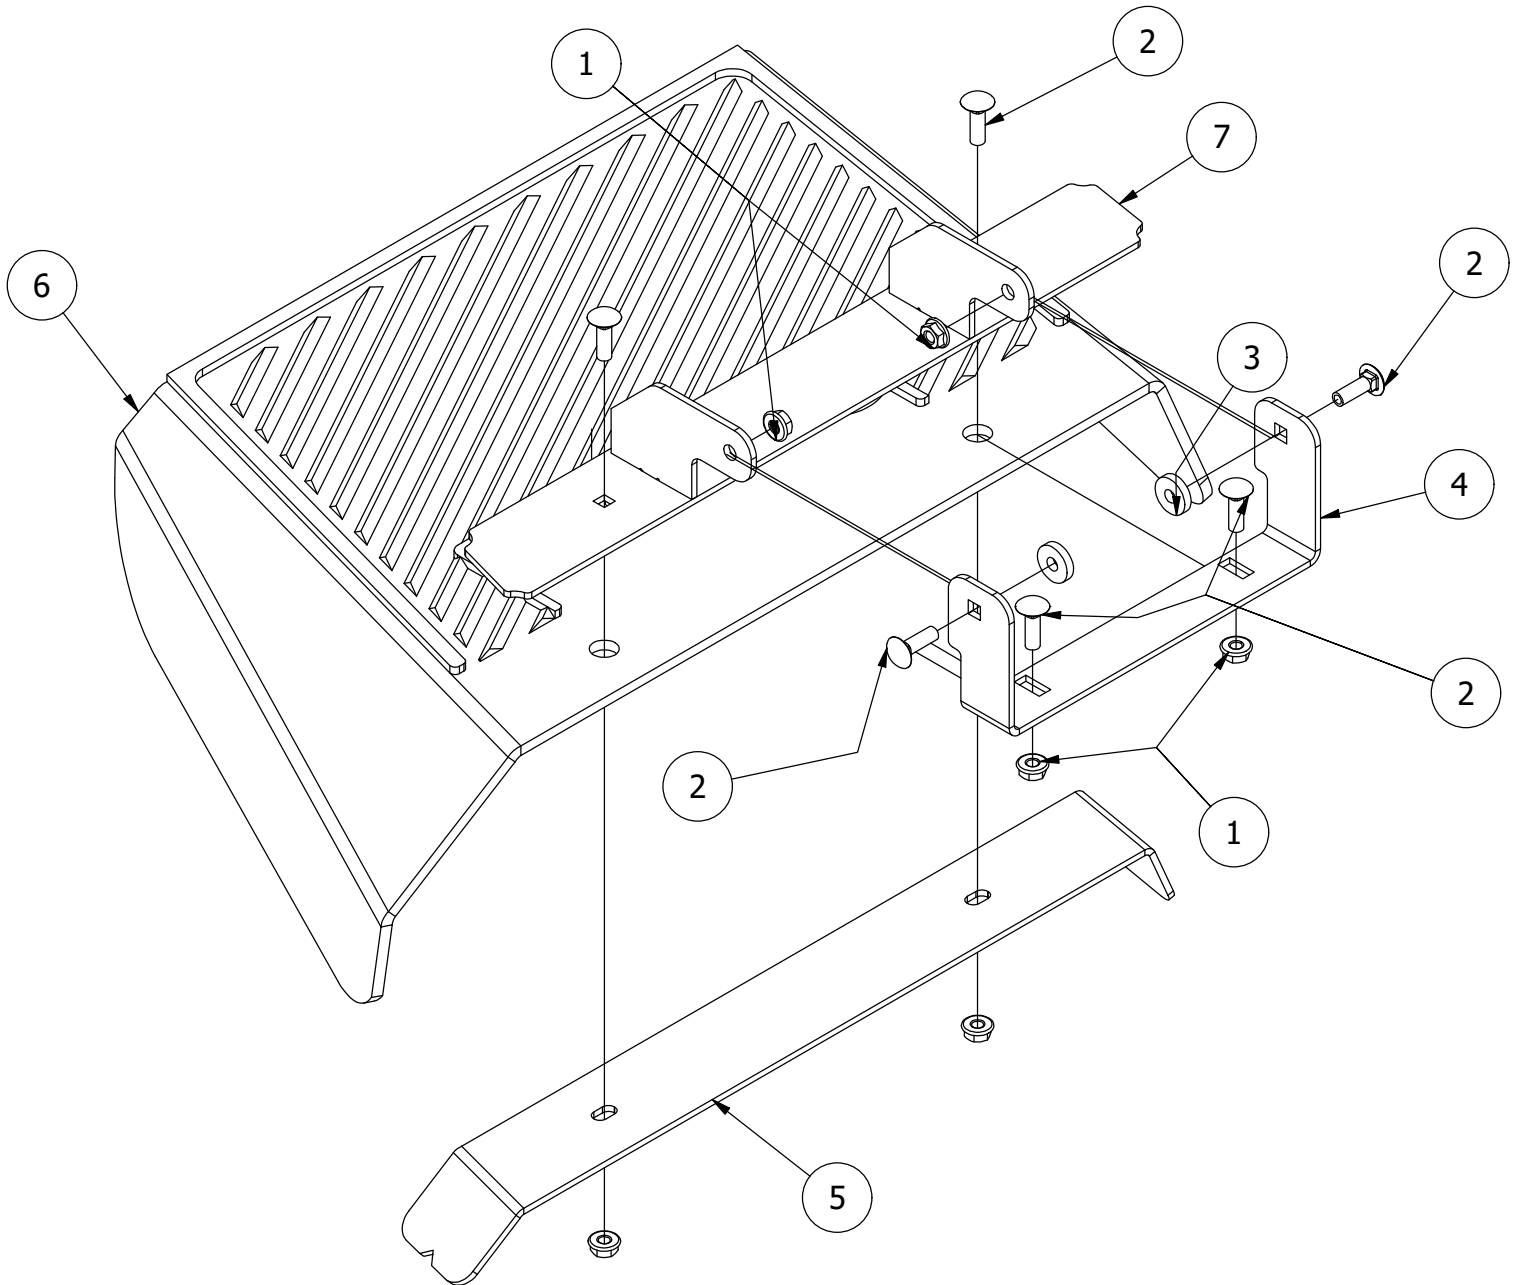

Deck Chute Assembly

Deck Chute Assembly			
ITEM	QTY	PART NUMBER	DESCRIPTION
1	6	413-0027-00	5/16-18 NYLON INSERT FLANGE LOCKNUT ZC YELLOW
2	6	418-0060-00	5/16-18 X 1 CARRIAGE BOLT ZINC YELLOW
3	2	419-0006-00	.312 ID X .875 OD X .1875 THK F/W NYLON BLK
4	1	439-0111-03	Mower Chute Mounting Bracket
5	1	439-0190-03	2020 Deck Chute Hinge Backer Bracket
6	1	481-0011-00	2020 RT/SRT Rubber Discharge Chute
7	1	490-0056-03	RT/SRT Deck Chute Hinge Assembly