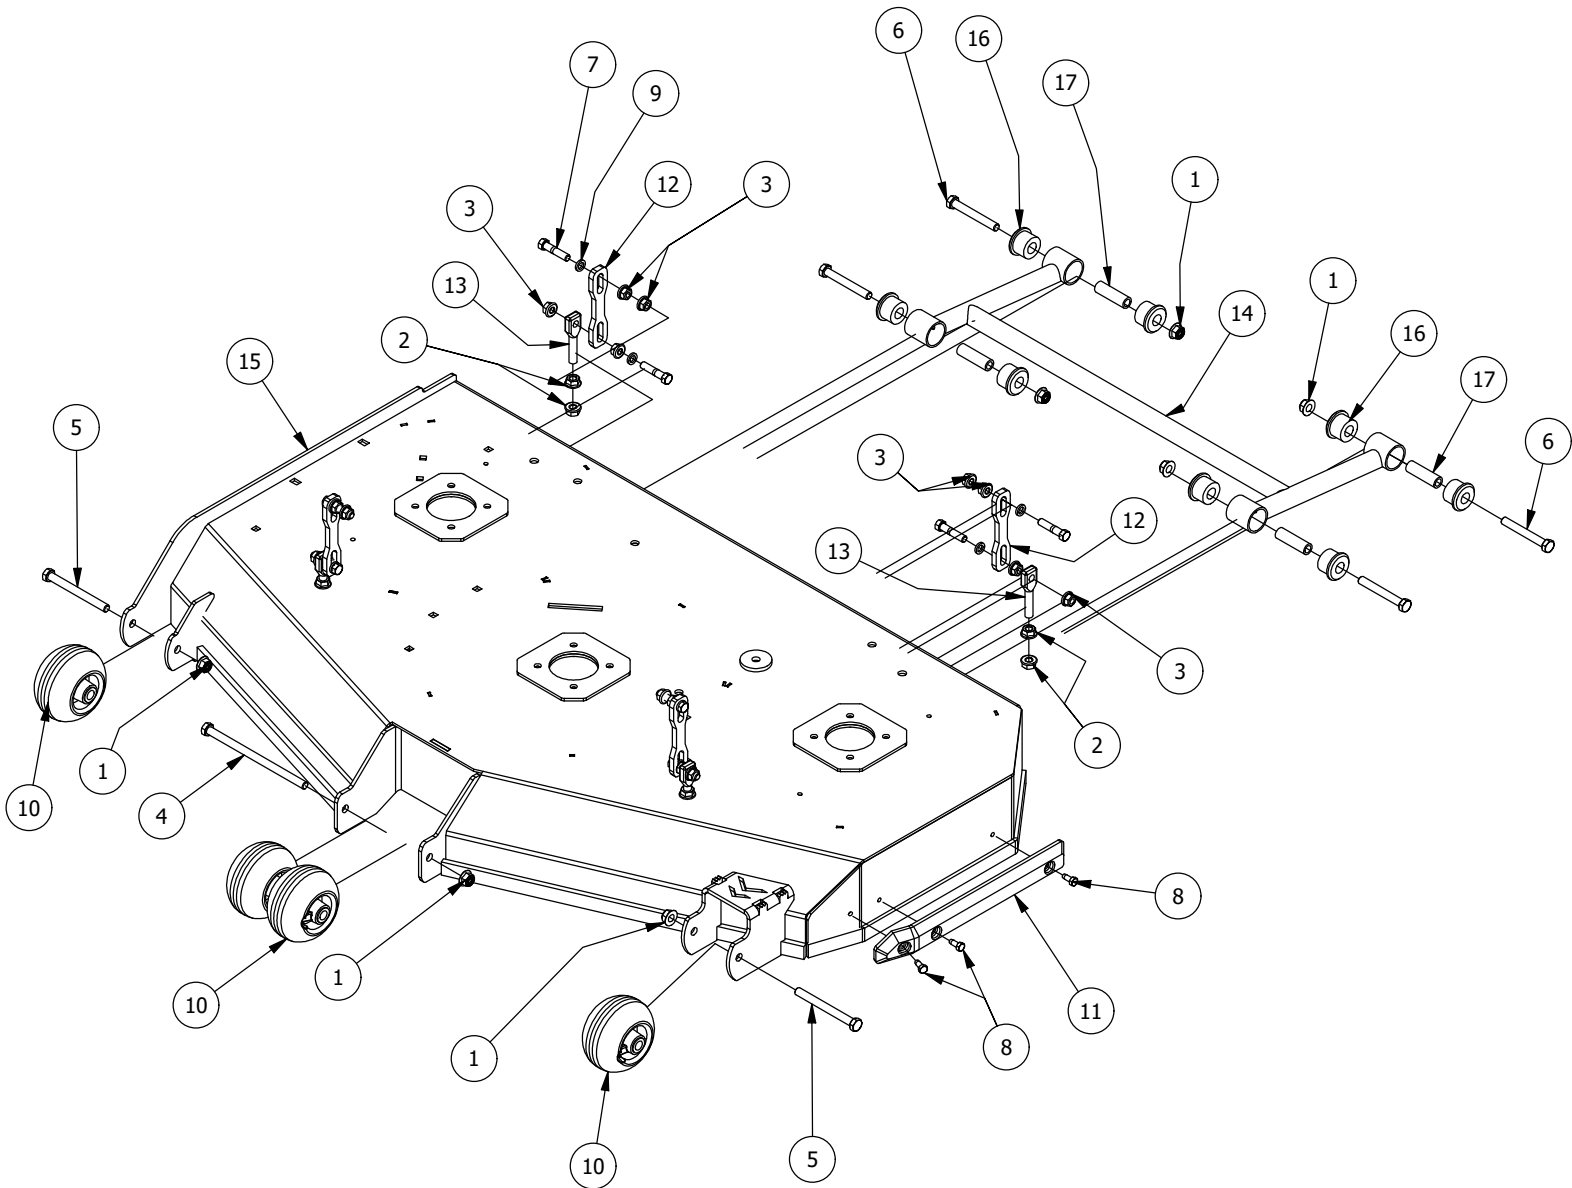

54" Deck Scalping Wheels and Stabilizer Assembly

54" Deck Scalping Wheels and Stabilizer Assembly

ITEM	QTY	PART NUMBER	DESCRIPTION
1	7	413-0002-00	1/2-13 NYLON INSERT FLANGE NUT ZINC YELLOW
2	8	413-0005-00	1/2-13 HEX FLANGE NUT W/SERR ZINC YELLOW
3	16	413-0011-00	7/16-14 HEX FLANGE NUT W/SERR ZINC YELLOW
4	1	418-0015-00	1/2-13 X 8-1/2 HEX C/S GR 2 ZINC YELLOW
5	2	418-0016-00	1/2-13 X 5 HEX C/S GR 2 ZINC YELLOW
6	4	418-0021-00	1/2-13 X 3-3/4 HEX C/S GR 5 ZINC
7	8	418-0046-00	7/16-14 X 2 HEX C/S GR 5 ZINC YELLOW
8	3	418-0262-00	5/16-18 X 3/4 IND HWH UNSLOT (F) TCS ZC/Y
9	8	419-0010-00	.443 ID X .750 OD X .125 THK NYLON BLACK
10	4	422-0001-00	Anti-Scalp Wheel
11	1	429-0001-00	Mower Nylon Deck Guard
12	4	435-0007-00	Mower Deck Link
13	4	448-0001-00	Mower Deck Height Adjustment Stud
14	1	490-0014-03	Mower 54"/61" Deck Frame Stabilizer Assembly
15	1	490-0063-00	2020 54" RT/SRT Deck Assembly
16	8	732-2000-00	Large MTV A-Arm Bushing
17	4	732-2001-00	Large MTV A-Arm Bushing Sleeve