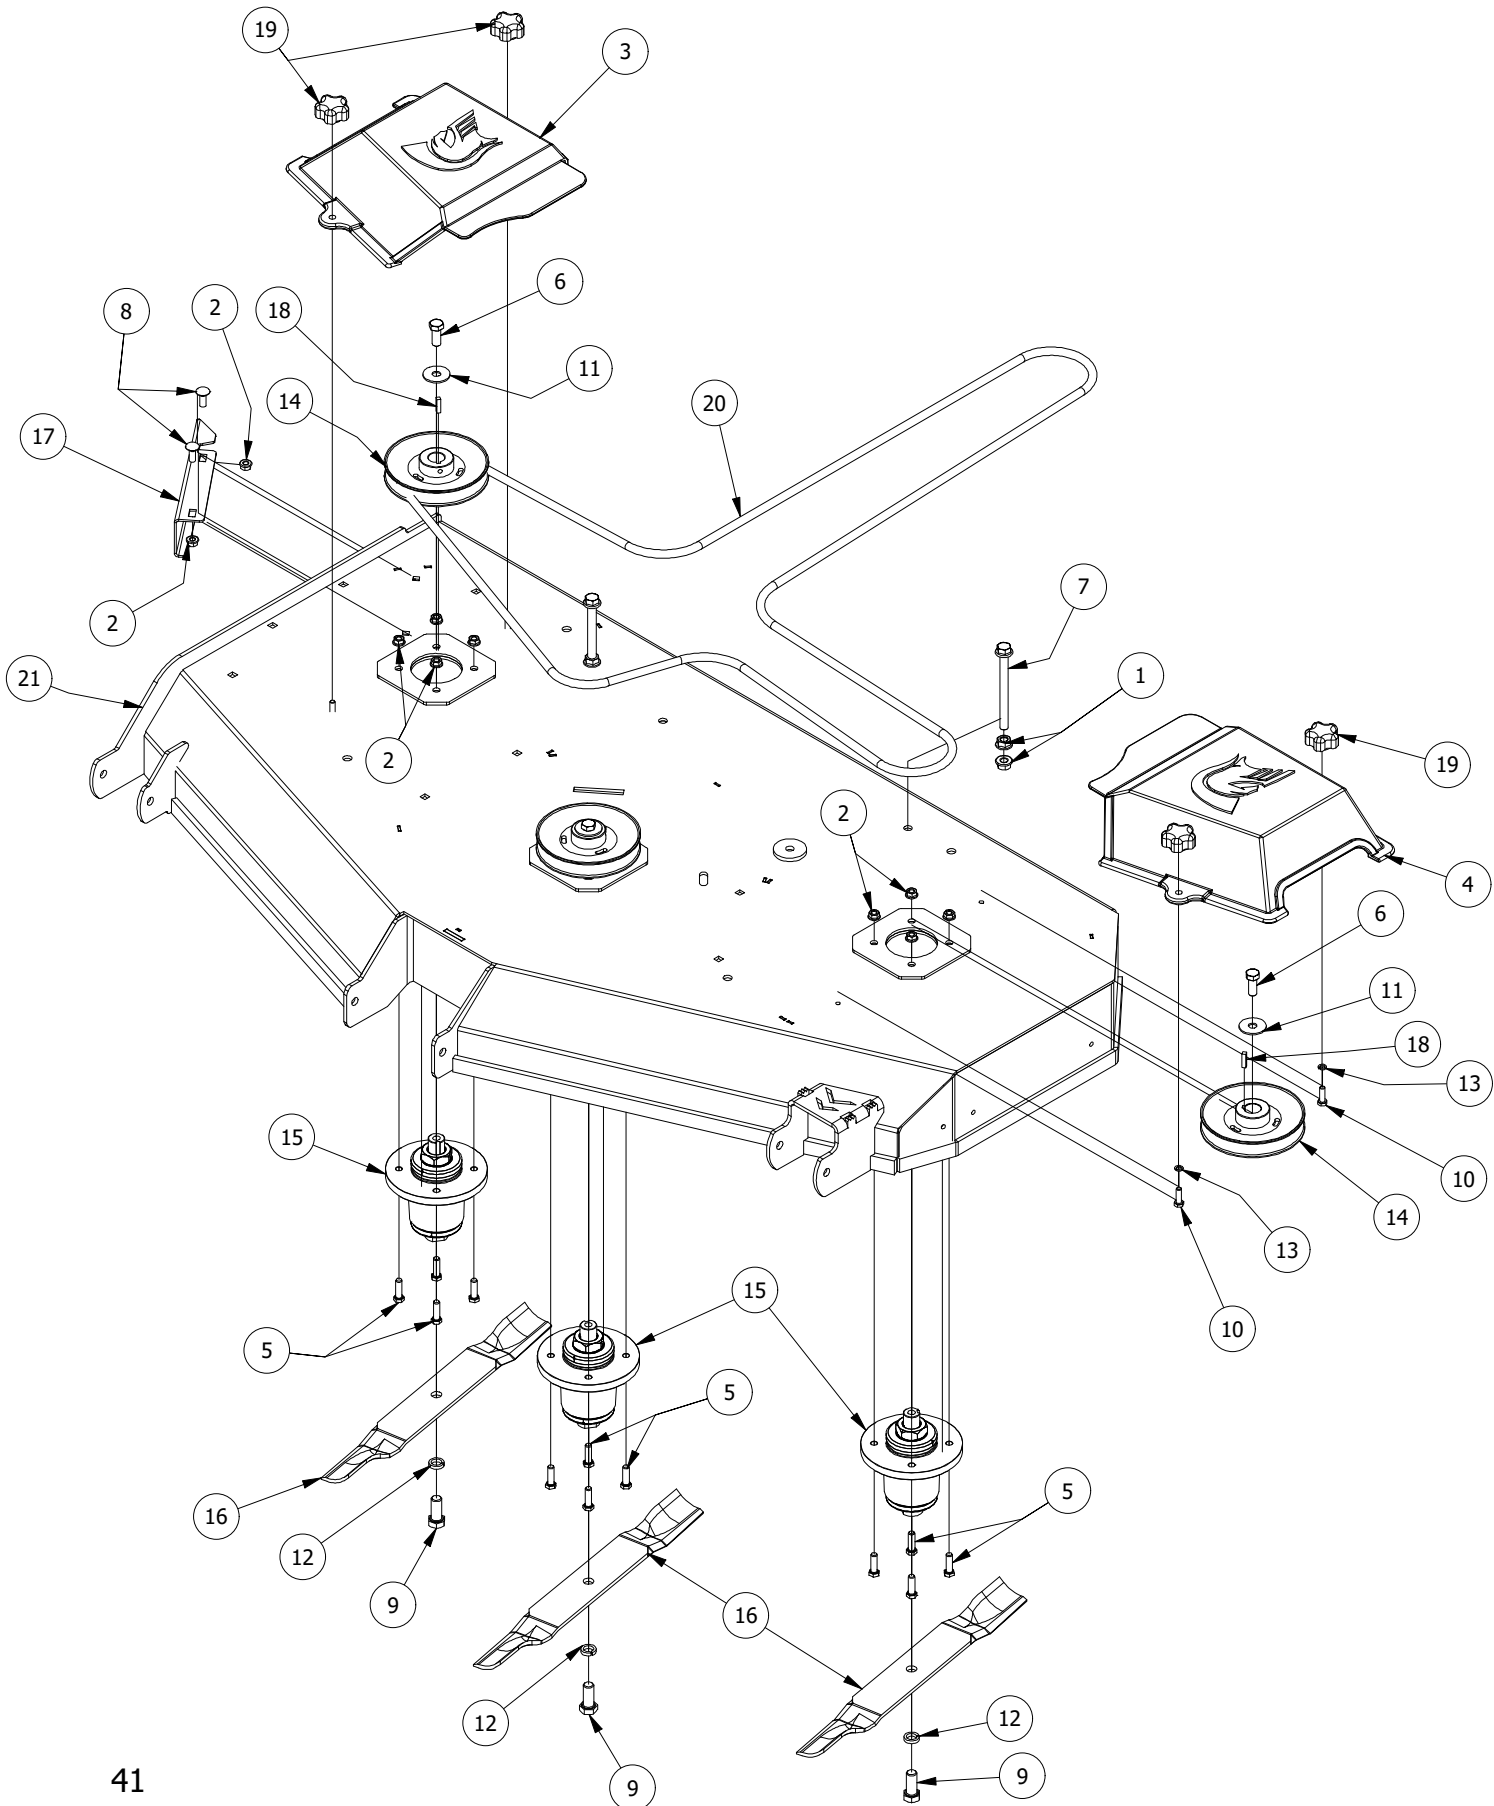

61" Spindles, Blades, Pulleys, and Covers

61" Spindles, Blades, Pulleys, and Covers			
ITEM	QTY	PART NUMBER	DESCRIPTION
1	4	413-0005-00	1/2-13 HEX FLANGE NUT W/SERR ZINC YELLOW
2	14	413-0020-00	3/8-16 HEX FLANGE NUT W/SERR ZINC YELLOW
3	1	414-0020-00	Right Pulley Cover 61" RZ/RT/SRT, 72" RT/SRT
4	1	414-0021-00	Left Pulley Cover 61" RZ/RT/SRT, 72" RT/SRT
5	12	418-0005-00	3/8-16 x 1-1/4 Hex Bolt GR5
6	3	418-0006-00	1/2-20 X 1-1/4 HEX C/S GR 5 ZINC
7	2	418-0009-00	1/2-13 X 5-1/2 HEX FLANGE BOLT GR 8 ZY
8	2	418-0045-00	3/8-16 X 1 Carriage Bolt Zinc Yellow
9	3	418-0078-00	5/8-11 X 1-1/2 HEX C/S GR 8 ZC YELLOW
10	4	418-0108-00	5/16 x1 Hex C/S (GR8) ZC/Yel
11	3	419-0001-00	1/2" X 1-5/8 BELLEVILLE CUP WASHER ZINC YELLOW
12	3	419-0004-00	5/8 SPLIT LOCKWASHER ZINC
13	4	419-0009-00	5/16 SPLIT LOCKWASHER ZINC
14	3	433-0003-00	Deck Pulley 61"
15	3	437-0005-00	Mower Heavy Duty Deck Spindle
16	3	438-0002-00	61" Mower Deck Blade
17	1	439-0725-03	2021 61" RZ/RT/SRT Deck Wiper Bracket
18	3	442-0001-00	1/4 X 1 SQUARE KEY STOCK
19	4	445-0005-00	5/16-18 5-LOBE (STAR) FEMALE SOFT TOUCH KNOB (1.90 DIA) BLK
20	1	461-0002-00	61" Mower Deck Belt, HB x 167.9" Effective Length
21	1	490-0061-00	2020 61 RT/SRT Deck assembly