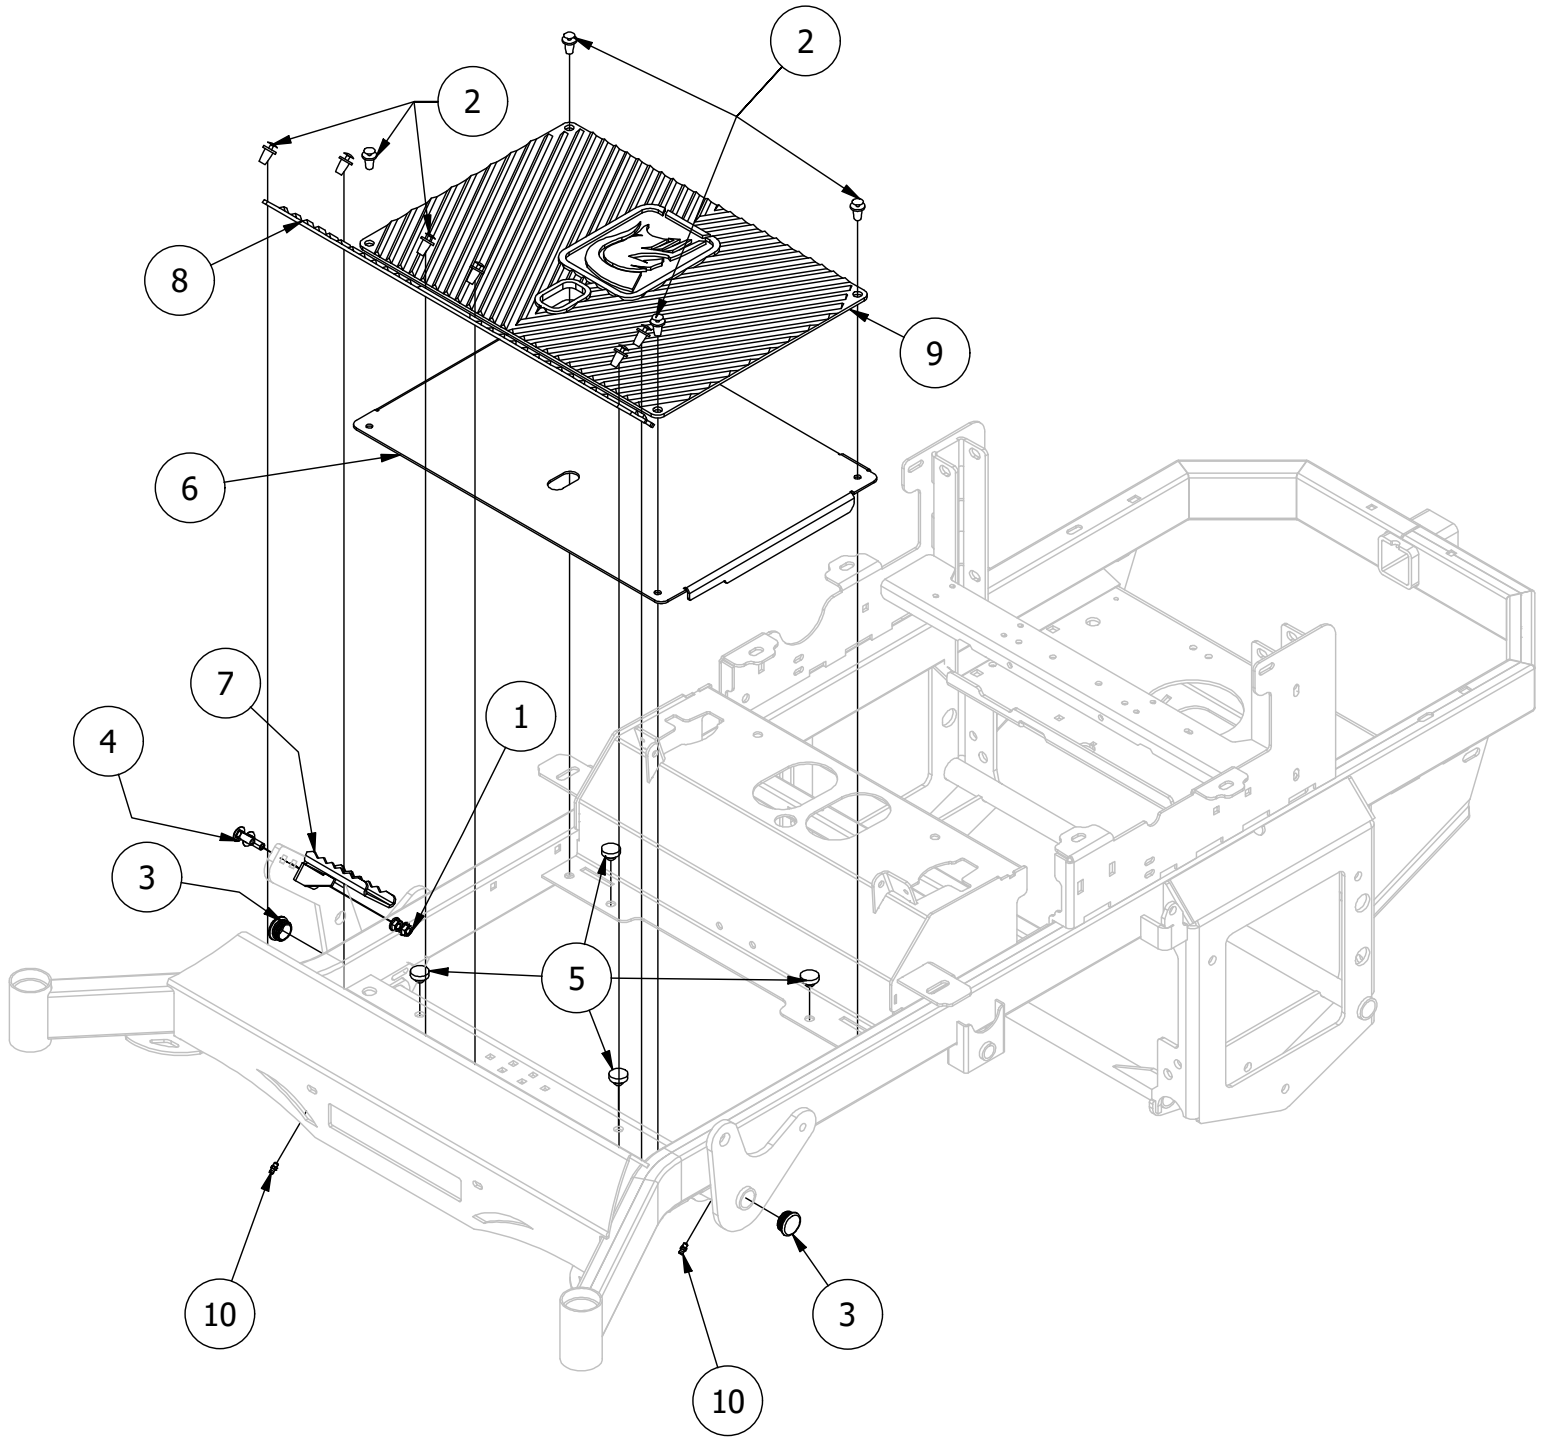

Front Fork Assembly

Front Fork Assembly			
ITEM	QTY	PART NUMBER	DESCRIPTION
1	2	410-0006-00	1" INSERT BEARING
2	2	410-0018-00	RZ Front Wheel Bearing for 422-0027-00
3	1	413-0002-00	1/2-13 NYLON INSERT FLANGE NUT ZINC YELLOW
4	1	413-0063-00	1"-8 FIN HEX JAM NUT ZC
5	1	418-0002-00	1/2-20 X 1-1/4 HEX FLANGE BOLT GR 8 ZC YELLOW
6	1	418-0003-00	1/2-13 X 8-1/2 HEX C/S GR 5 ZINC YELLOW
7	1	419-0003-00	1/2 FENDER WASHER 1-1/4" OD ZINC
8	1	419-0024-00	1" L/W MED SPLIT ZC
9	1	419-0025-00	Front Fork Caster Top Washer
10	1	422-0024-00	Mower Front Wheel Hub Cap
11	1	422-0042-00	Spartan Radial Tire Wheel Assembly 2018
12	1	423-0001-00	RT&SRT Caster Wheel Fork 2018
13	1	423-0001-KT	RT and SRT Caster Wheel Fork Kit
14	1	425-0010-00	Mower Caster Fork Wheel Spacer
15	1	425-0011-00	Caster Fork Shaft Bearing Spacer
16	1	426-0006-03	Mower Caster Shaft Washer
17	1	437-0019-00	RT&SRT Mower Caster Wheel Shaft 2018

Floorboard and Deck Height Pedal Assembly

Floorboard and Deck Height Pedal Assembly			
ITEM	QTY	PART NUMBER	DESCRIPTION
1	2	413-0020-00	3/8-16 HEX FLANGE NUT W/SERR ZINC YELLOW
2	10	414-0002-00	8MM PUSH TYPE RETAINER NYLON BLACK
3	2	414-0015-00	1-1/4" Round Tube Plug
4	2	418-0045-00	3/8-16 X 1 Carriage Bolt Zinc Yellow
5	4	429-0002-00	Push-In Rubber Bumper, Mower Floor
6	1	439-0007-03	Mower Floorboard
7	1	439-0059-03	Mower Deck Height Foot Pedal
8	1	481-0005-00	2017 Mower Rubber Foot Rest Mat
9	1	481-0006-00	2017 Mower Logo Floor Mat
10	2	624-1000-00	1/4 drive type straight grease fitting zc (g.L. only)