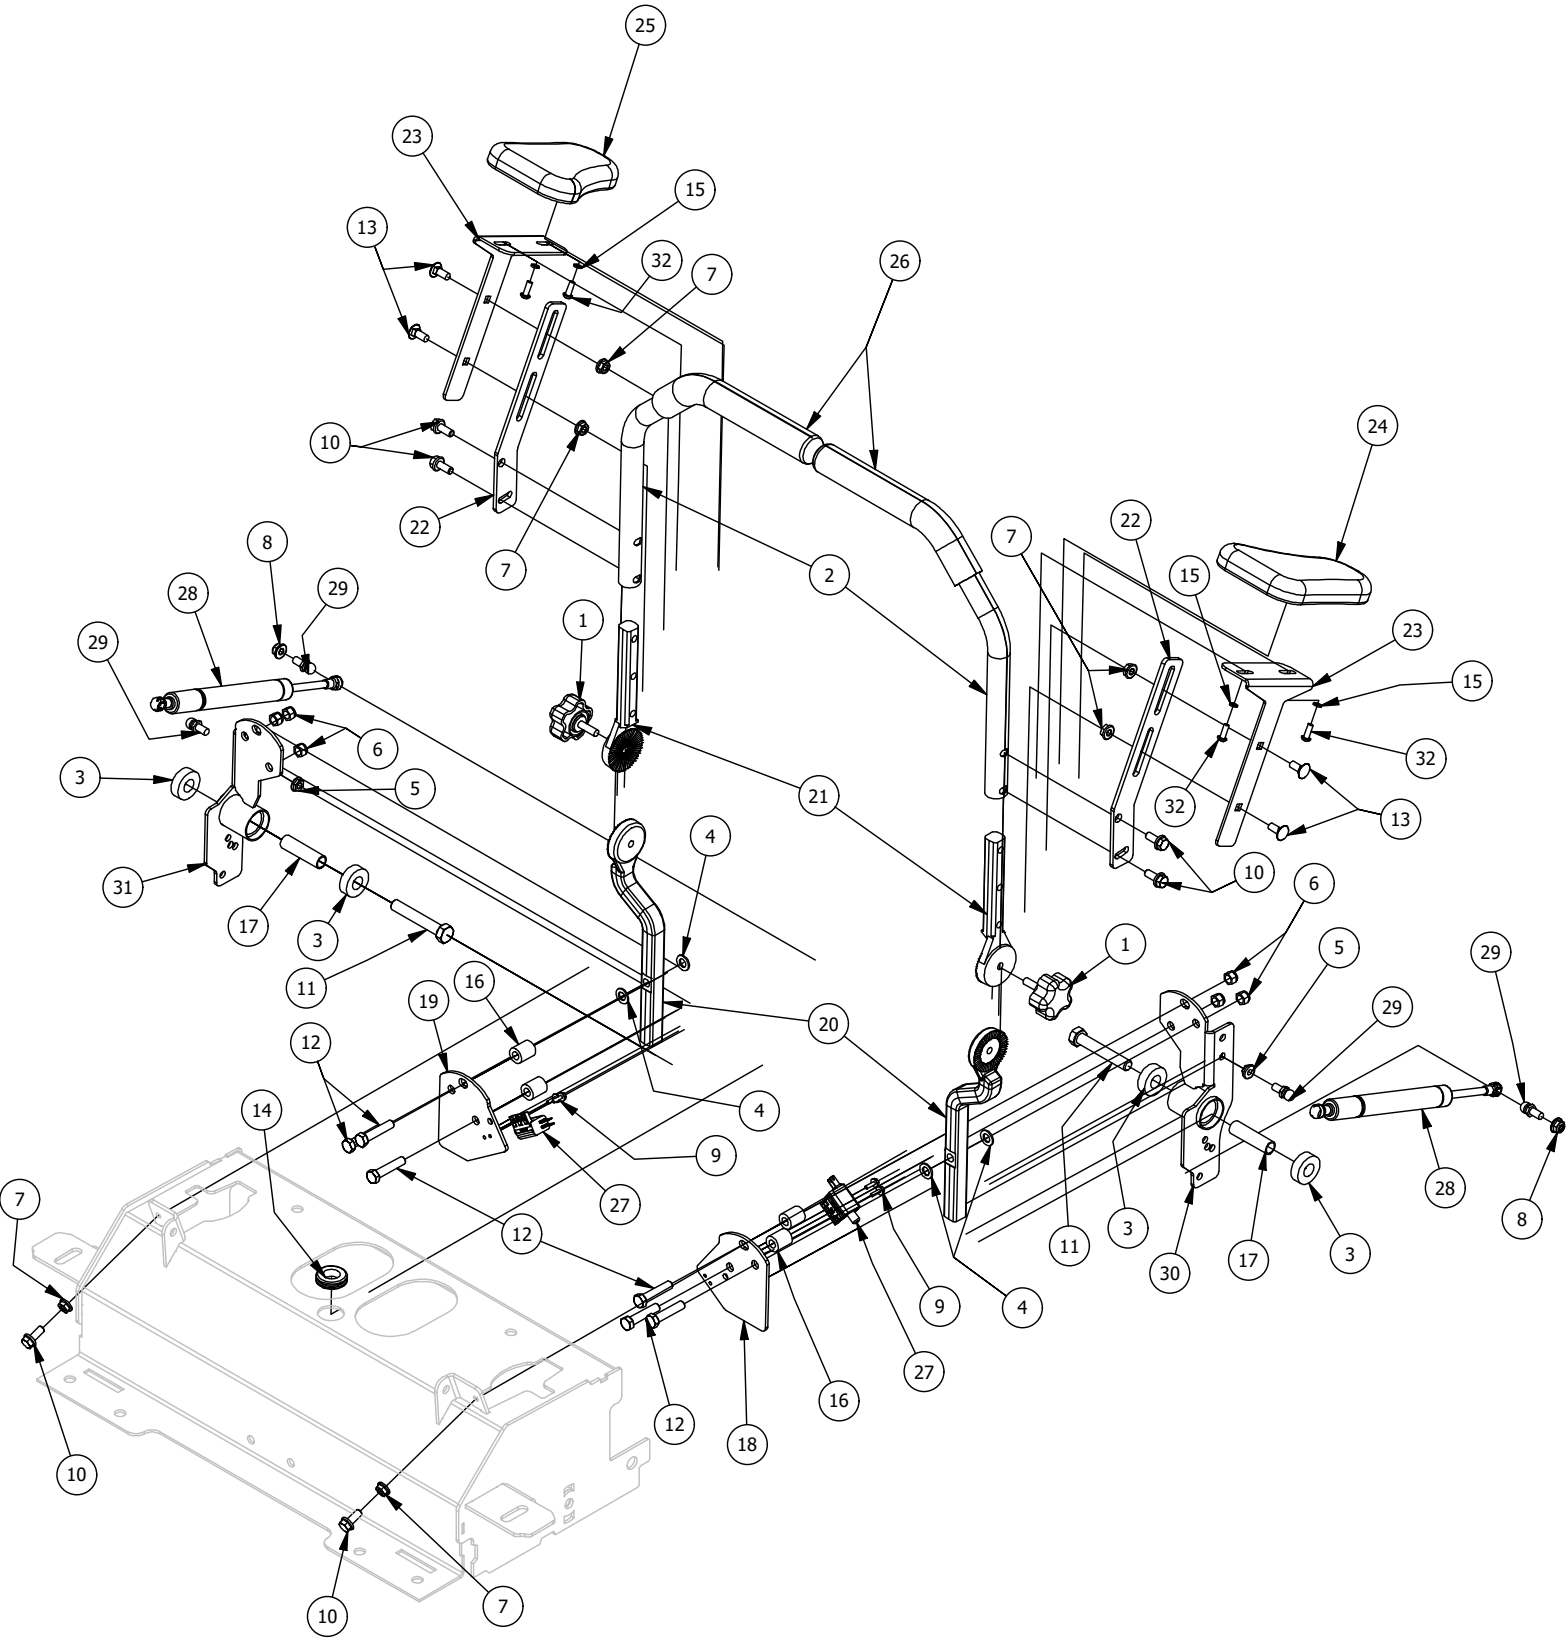

Drive Arm Assembly

Drive Arm Assembly

ITEM	QTY	PART NUMBER	DESCRIPTION
1	2	148-0228	5/16-18 X 3/4 SL 5-LOBE (STAR) MALE SOFT TOUCH KNOB
2	2	403-0020-00	Mower Drive Handle Tube
3	4	410-0005-00	5/8" ID X 1-3/8" OD X 7/16" THK BEARING
4	4	410-0011-00	3/8 X 3/4 Bronze Washer
5	2	413-0006-00	5/16-18 HEX FLANGE NUT W/SERR ZINC
6	6	413-0013-00	3/8-16 NYLON INSERT FLANGE LOCKNUT ZINC
7	6	413-0022-00	5/16-18 HEX FLANGE NUT W/SERR ZINC YELLOW
8	2	413-0027-00	5/16-18 NYLON INSERT FLANGE LOCKNUT ZC YELLOW
9	4	418-0032-00	8-32 X 1/2 IND. HWH SLOT TYPE F TCS ZINC
10	6	418-0048-00	5/16-18 X 3/4 HEX FLANGE BOLT GR 8 ZC YELLOW
11	2	418-0050-00	1/2-13 X 3 HEX C/S GR 5 ZINC
12	6	418-0051-00	3/8-16 X 1-3/4 HEX C/S GR 2 ZINC
13	4	418-0063-00	5/16-18 X 3/4 CARRIAGE BOLT ZINC YELLOW
14	1	419-0008-00	3/4" ID X FOR 1-3/16" HOLE FOR 11 GA RUBBER GROMMIT
15	4	419-0012-00	1/4 EXT TOOTH LOCKWASHER ZINC
16	4	425-0003-00	Mower Drive Arm Spacer
17	2	425-0004-00	Mower Drive Arm Hub & Deck Lift Arm Spacer
18	1	426-0002-00	Mower Left Control Arm Limit Switch Plate
19	1	426-0003-00	Mower Right Control Arm Limit Switch Plate
20	2	431-0002-00	Height/Pitch Adjustable Lower Drive Arm
21	2	431-0003-00	Height/Pitch Adjustable Upper Drive Arm
22	2	439-0010-00	Mower Drive Arm Pad Tube Mounting bracket
23	2	439-0011-00	Mower Drive Arm Pad Mount bracket
24	1	471-0028-00	2020 Mower Drive Arm Support Pad Left
25	1	471-0029-00	2020 Mower Drive Arm Support Pad Right
26	2	484-0001-00	Handle Grip
27	2	486-0030-00	NO Plunger Limit Switch
28	2	487-0001-00	Control Arm Damper
29	4	487-0005-00	Control Arm Damper Ball Stud
30	1	490-0012-02	Mower Left Drive Arm Bracket Assembly
31	1	490-0013-02	Mower Right Drive Arm Bracket Assembly
32	4	618-8064-50	1/4-20 x 5/8 Button Socket C/S