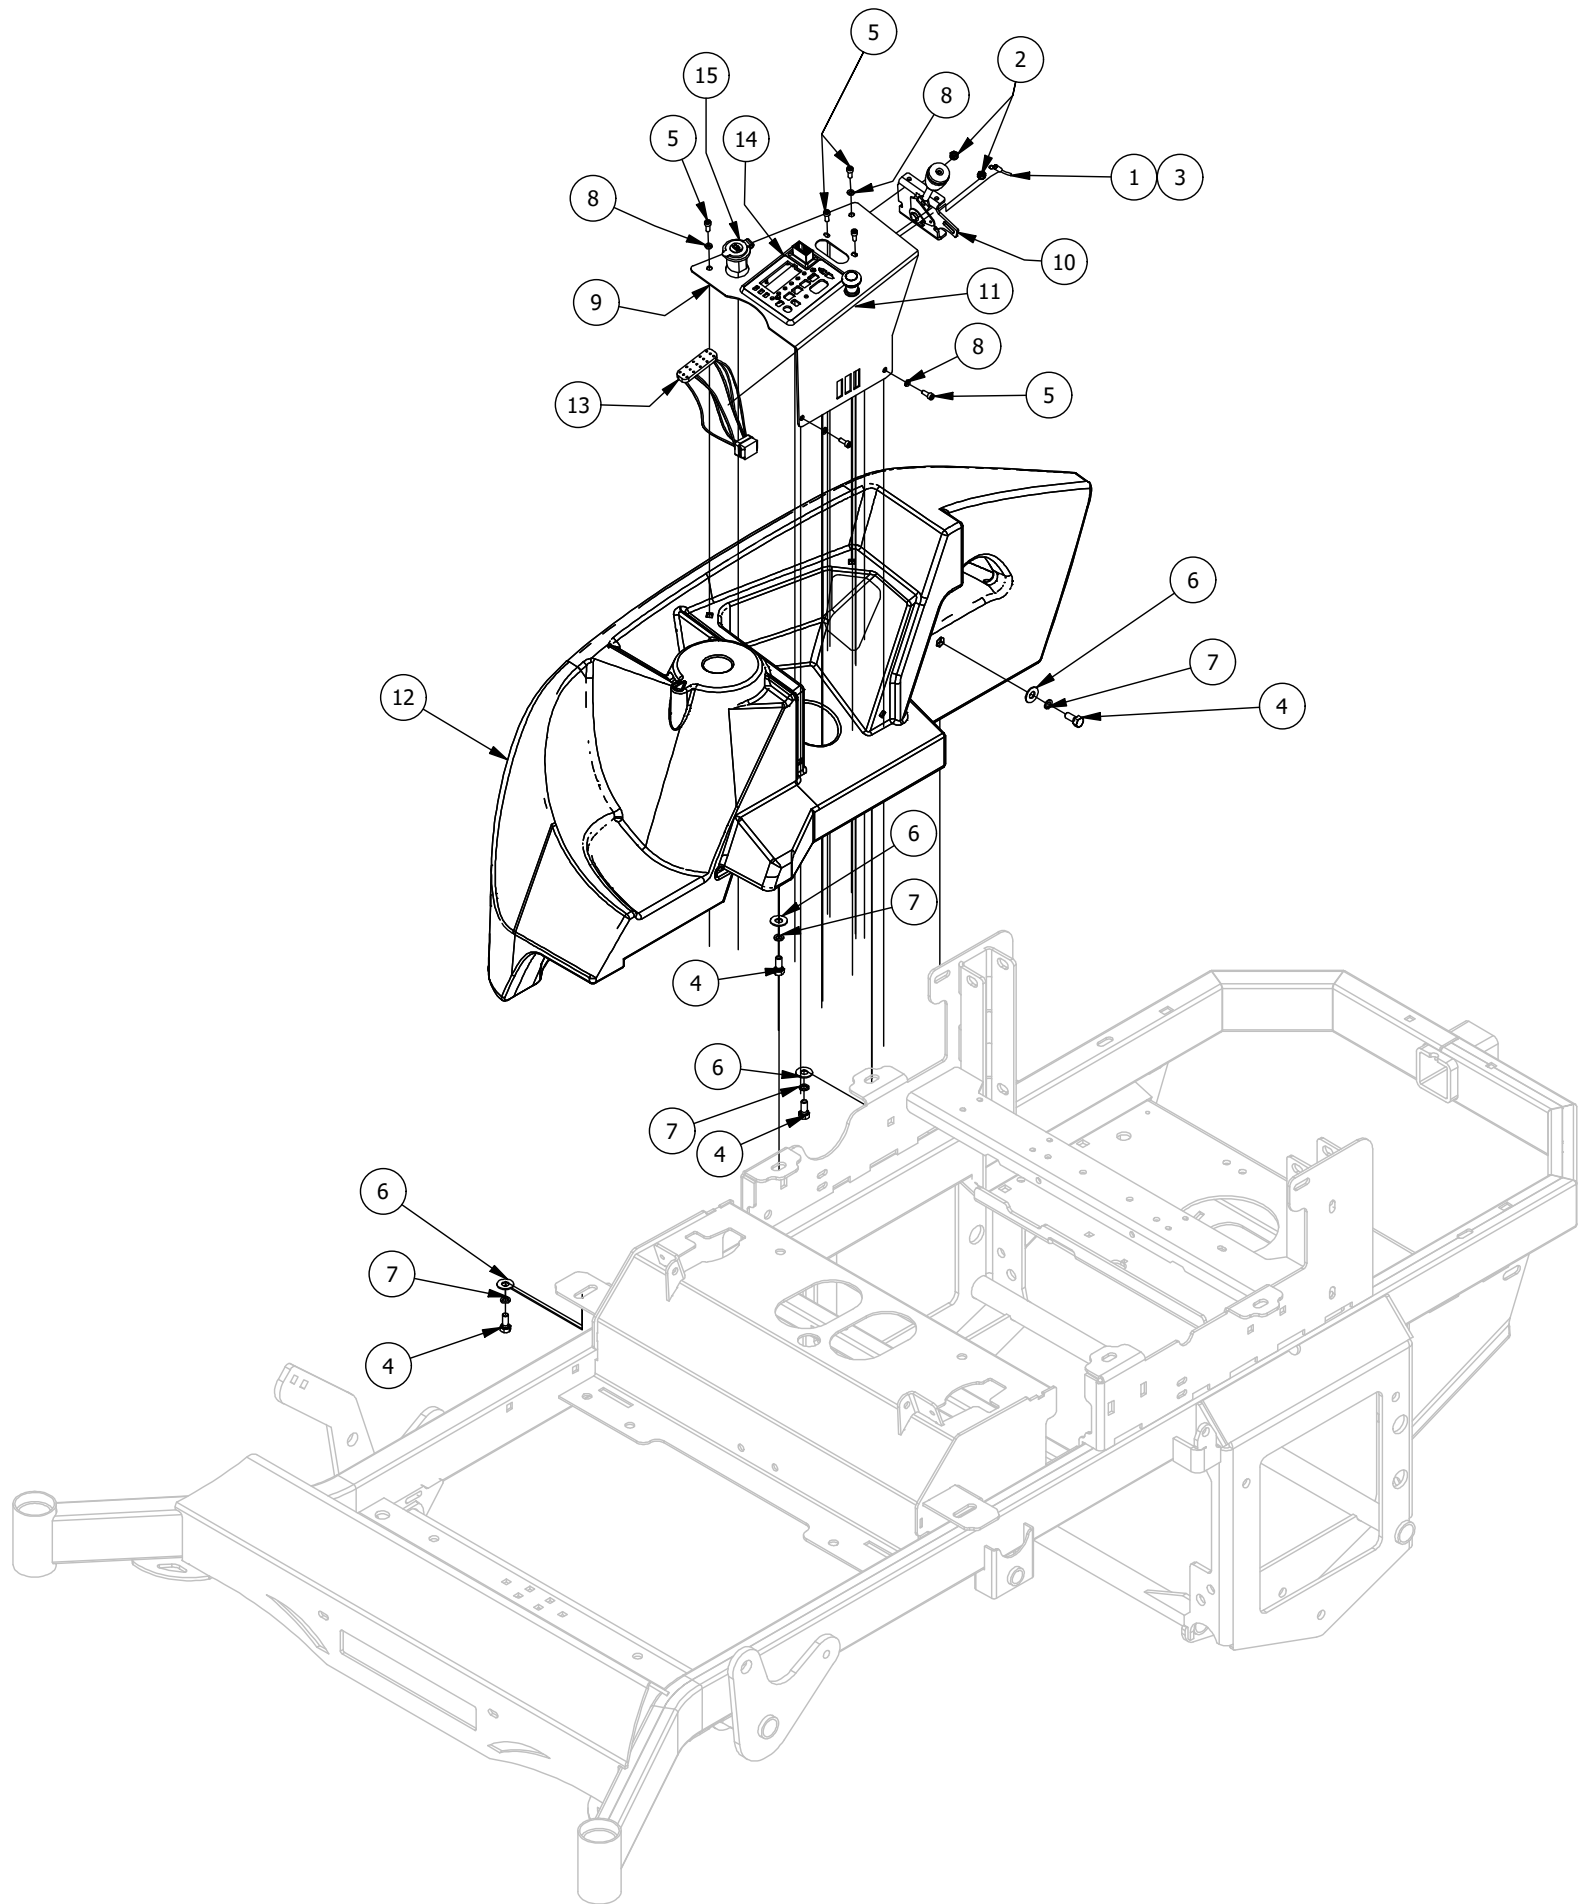

Seat Suspension Assembly

Seat Suspension Assembly

ITEM	QTY	PART NUMBER	DESCRIPTION
1	2	413-0006-00	5/16-18 HEX FLANGE NUT W/SERR ZINC
2	4	413-0020-00	3/8-16 HEX FLANGE NUT W/SERR ZINC YELLOW
3	2	413-0026-00	1/4-20 NYLON INSERT FLANGE L/NUT ZINC
4	2	418-0033-00	3/8-16 X 2 CARRIAGE BOLT ZINC
5	2	418-0039-00	1/4-20 X 1 BUTTON SOCKET C/S 18-8 SS W/ BLACK MAGNI 577
6	2	418-0040-00	3/8-16 X 1 HEX FLANGE BOLT GR 8 ZC YELLOW
7	2	418-0059-00	1/4-20 X 1/2 IND. HWH SLOT F TCS ZINC
8	2	419-0023-00	1/4" Flat Washer_5/8 OD_18-8 SS Magn: 577 Black
9	2	445-0006-00	5/16-18 X 3/4 SL 5-LOBE (STAR) MALE SOFT TOUCH KNOB
10	2	472-0001-00	1-1/4" CHUSHIONED LOOP CLAMP BLACK
11	2	487-0003-00	SRT Rear Suspension Elastomer
12	1	490-0021-03	Mower Suspension Seat Bracket Assembly
13	2	729-1000-00	Hood Rest Bumper-Lg UTV

Console Assembly

Console Assembly

ITEM	QTY	PART NUMBER	DESCRIPTION
1	1	148-0232	WIRE [16AWG] WITH TERMINAL-RING [#10] AND TERMINAL-RING [1/4]
2	2	413-0008-00	10-24 NYLON INSERT LOCKNUT 18-8 SS
3	2	414-0001-00	6" (40 LB) CABLE TIE NYLON UV BLK
4	4	418-0054-00	5/16-18 X 3/4 HEX C/S ZINC
5	6	418-0055-00	10-24 X 1/2 SOCKET C/S 18-8 SS
6	4	419-0007-00	5/16 Flat Washer
7	4	419-0009-00	5/16 SPLIT LOCKWASHER ZINC
8	4	419-0011-00	#10 SPLIT LOCKWASHER 18-8 SS
9	1	439-0022-00	Mower Control Panel Bracket, Machines With Choke
10	1	464-0001-00	Mower Throttle Cable Assembly w / Handle
11	1	464-0002-00	Choke Cable
12	1	467-0002-00	Mower Console
13	1	486-0011-00	Briggs 25hp/27hp/Kawi 726cc Harness(Warner)
14	1	486-0058-00	Mower Control Console-Carbureted-Fuel Level Enabled
15	1	677-2075-00	12 Volt Auxiliary Plug