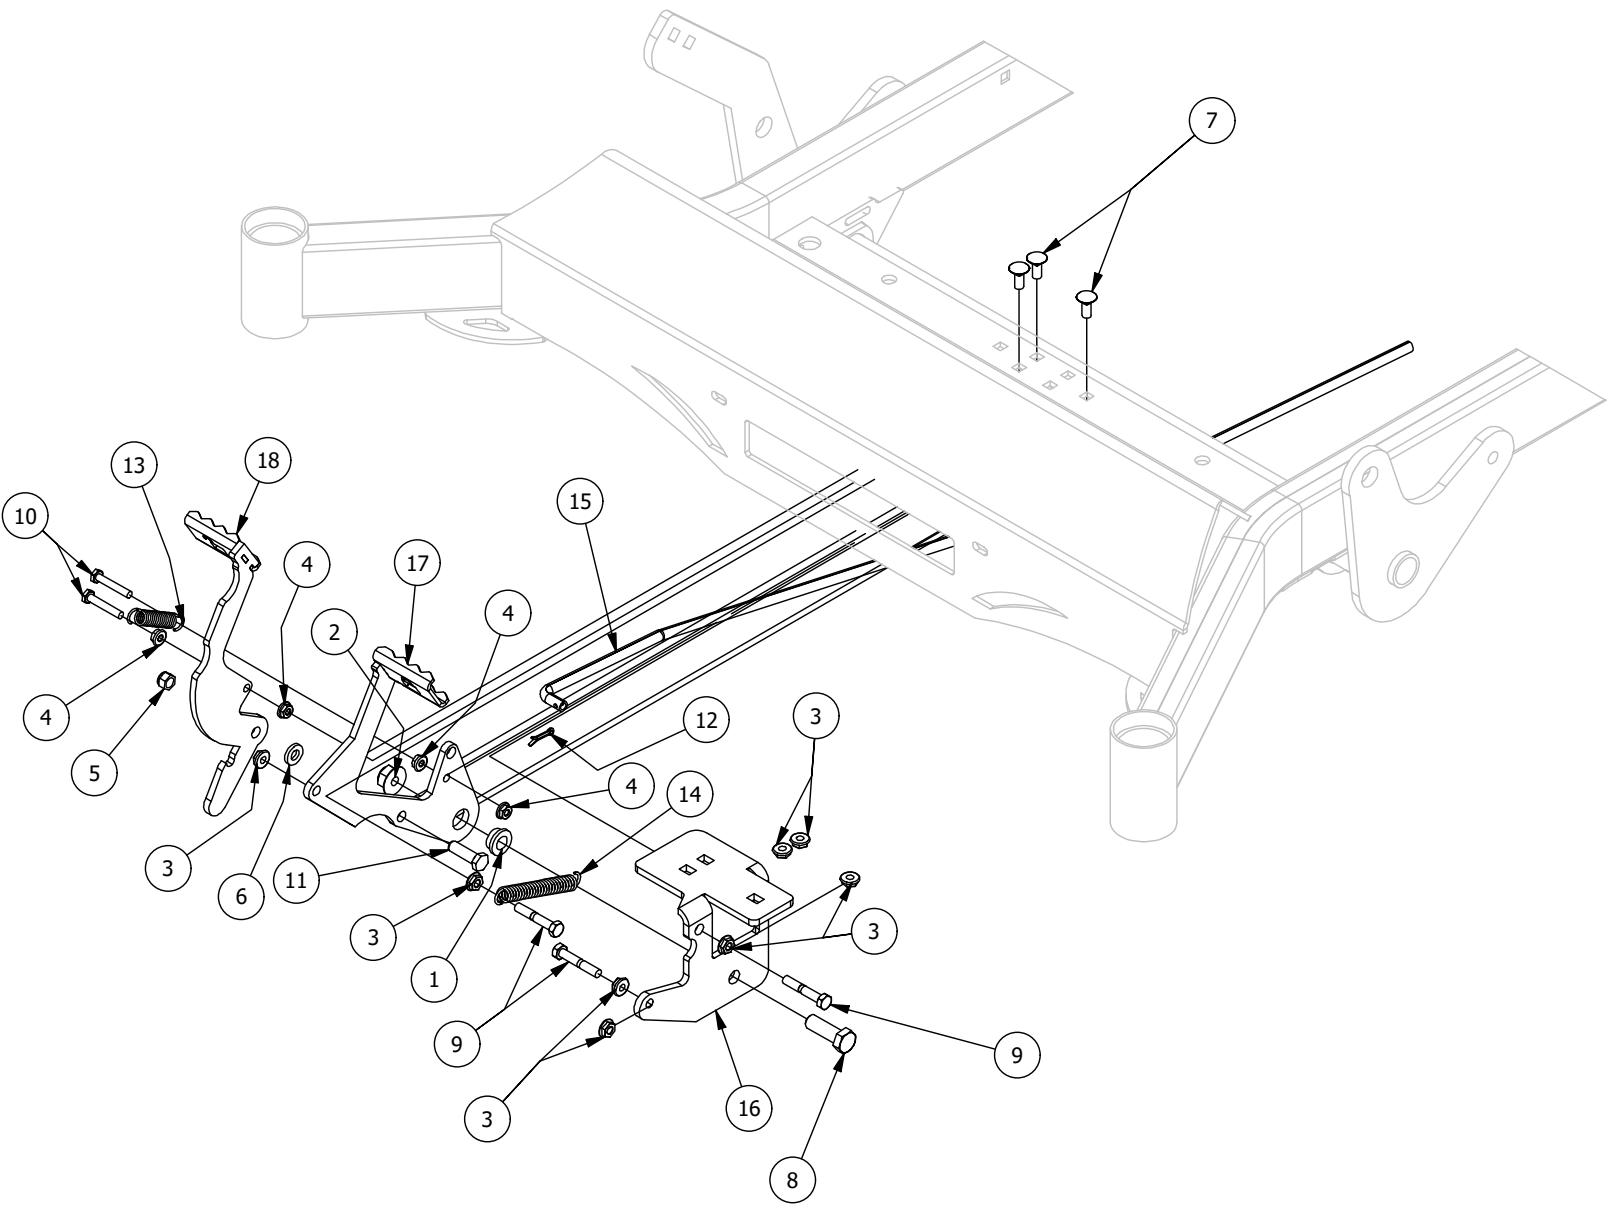

Park Brake Assembly

Park Brake Assembly			
ITEM	QTY	PART NUMBER	DESCRIPTION
1	1	410-0009-00	1/2" ID X 3/4" OD X 3/8" LENGTH FLANGE BUSHING
2	1	413-0002-00	1/2-13 NYLON INSERT FLANGE LOCKNUT ZC YELLOW
3	9	413-0006-00	5/16-18 HEX FLANGE NUT W/SERR ZINC
4	4	413-0012-00	1/4-20 HEX FLANGE NUT W/SERRATIONS ZC YELLOW
5	1	413-0013-00	3/8-16 NYLON INSERT FLANGE LOCKNUT ZINC
6	1	413-0052-00	3/8 ID X 3/4 OD X .125 THK BRONZE WASHER
7	3	418-0008-00	5/16-18 X 3/4 CARRIAGE BOLT ZINC
8	1	418-0020-00	1/2-13 X 1-1/2 HEX C/S GR 5 ZINC
9	3	418-0027-00	5/16-18 X 1-3/4 HEX C/S GR 2 ZINC
10	2	418-0029-00	1/4-20 X 1-1/4 HEX C/S GR 2 ZINC
11	1	418-0030-00	3/8-16 X 1-1/4 HEX C/S GR 2 ZINC
12	1	420-0001-00	1/8 X 3/4 COTTER PIN ZINC
13	1	434-0003-00	Brake Pedal Release Spring
14	1	434-0015-00	Brake Pedal Release Spring
15	1	435-0004-60	Mower Brake Linkage
16	1	439-0009-03	Mower Frame Brake Mounting Bracket
17	1	490-0016-03	Mower Brake Lock Lever Assembly
18	1	490-0017-03	Mower Brake Unlock Lever Assembly