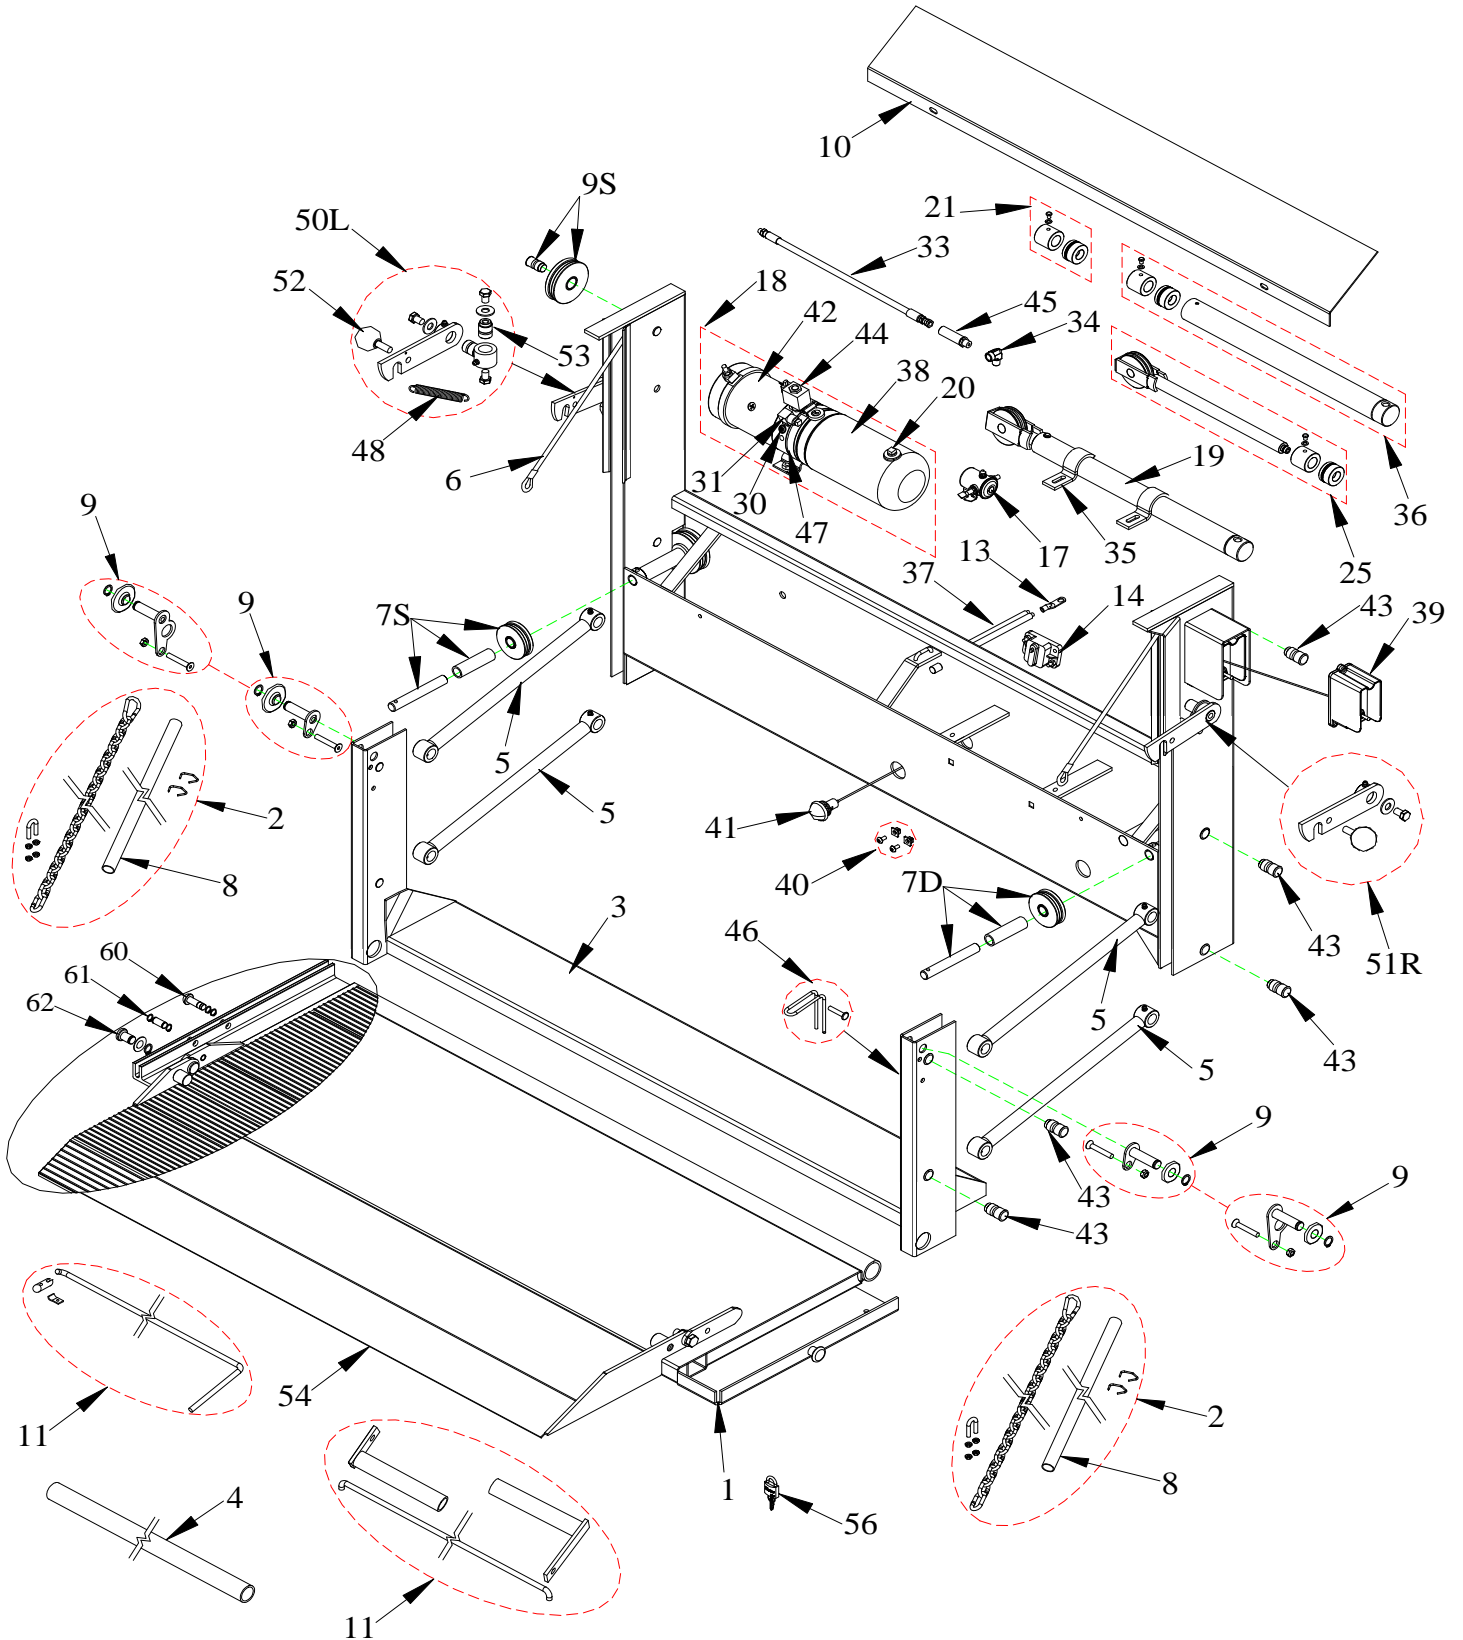

1034, 1036, 1040 AND 1340 ORIGINAL SERIES

PARTS DRAWING

FOR MODELS 48, 54, 60, 64, 64P, 72P, 72S

1034, 1036, 1040 AND 1340 ORIGINAL SERIES PARTS LIST

Draw. Ref.	Part No.	Description	Qty Required
1	001643	Mini Treadplate Replacement Platform	1
	001627	Mini w/F9 EA Replacement Platform	1
	001644	Dakota & Isuzu Treadplate Replacement Platform	1
	001628	Dakota w/F9 EA Replacement Platform	1
	001645	60 Toyota Treadplate Replacement Platform	1
	001629	60 Toyota w/F9 EA Replacement Platform	1
	001646	48-1036 Treadplate Replacement Platform	1
	001647	48-1036 w/F11 Treadplate Replacement Platform	1
	001630	48 w/F11 EA Replacement Platform	1
	004589	48 37+11+6 EA Replacement Platform	1
	001650	54-1040 & 54-1340 Treadplate Replacement Platform	1
	001651	54-1040 & 54-1340 w/F11 Treadplate Replacement Platform	1
	001631	54 w/F11 EA Replacement Platform	1
	004820	54 37+11+6 EA Replacement Platform	1
	001654	60-1040 & 60-1340 Treadplate Replacement Platform	1
	001655	60-1040 & 60-1340 Treadplate w/F11 Replacement Platform	1
	001632	60 w/F11 EA Replacement Platform	1
	004799	60 37+11+6 EA Replacement Platform	1
	001648	64 Treadplate Replacement Platform	1
	001649	64 w/F11 Treadplate Replacement Platform	1
	001658	64-1340 Treadplate Replacement Platform	1
	001659	64-1340 w/F11 Treadplate Replacement Platform	1
	001633	64 w/F11 EA Replacement Platform	1
	004798	64 37+11+6 EA Replacement Platform	1
	001227	72P w/F11 Treadplate Replacement Platform	1
	004559	72P w/F11 EA Replacement Platform	1
	004565	72P/72S 37+11+6 EA Replacement Platform	1
2	003840	TP 1034 Replacement Platform Chain	2
	003846	1034 EA Replacement Platform Chain	2
	003841	1036-1040 Replacement Platform Chain (54-1040 & 60-1040 before serial # 459225M)*	2
	003847	36" & 40" Travel EA Replacement Platform Chain	2
	003842	1340 Replacement Platform Chain (54-1040 & 60-1040 after serial # 462473M)*	2
	003884	48" Deep & 50" Travel EA Replacement Platform Chain	2
3	003551	Mini Replacement Sub Assembly	1
	003588	Mini EA Replacement Sub Assembly	1
	003552	48 Replacement Sub Assembly	1
	003589	48EA Replacement Sub Assembly	1
	003553	Dakota & Isuzu Replacement Sub Assembly	1
	003590	Dakota EA Replacement Sub Assembly	1
	003554	54 Replacement Sub Assembly	1
	003591	54EA Replacement Sub Assembly	1
	003549	60 Toyota Replacement Sub Assembly	1
	003592	60 Toyota EA Replacement Sub Assembly	1
	003556	60 Replacement Sub Assembly	1
	003593	60EA Replacement Sub Assembly	1
	003558	64 Replacement Sub Assembly	1
	003594	64EA Replacement Sub Assembly	1
	003584	72P Replacement Sub Assembly	1
	003169	72P/72S EA Replacement Sub Assembly	1
4	006425	48 & Mini Replacement Hinge Tube - Steel Platform	1
	006426	54, Dakota & Isuzu Replacement Hinge Tube - Steel Platform	1
	006427	60 & Toyota Replacement Hinge Tube - Steel Platform	1
	006428	64 Replacement Hinge Tube - Steel Platform	1
	006429	72 Replacement Hinge Tube - Steel Platform	1
5	007010	1034-1036 Replacement Lift Arm w/Pins & Zerks	4
	001125	1040-1340 Replacement Lift Arm w/Pins & Zerks	4
6	010450	Set 7/32" Replacement Lift Cable Kit (Mini Only)	1
	003123	Set 7/32" Replacement Lift Cable Kit (Model 60 Only)	1
	002939	Universal Set 7/32" Replacement Lift Cable Kit (Not for Mini)	1
7D	004175	3" Double (7/32") Groove Replacement Pulley Kit with 3/4" Cross Box Pin (60-1040 before serial # 459225M)*	1
	004179	3.5" Double (7/32") Groove Replacement Pulley Kit with 7/8" Cross Box Pin (60-1040 after serial # 462473M)*	1
7S	004176	3" Single (7/32") Groove Replacement Pulley Kit with 3/4" Cross Box Pin(60-1040 before serial # 459225M)*	1
	004180	3.5" Single (7/32") Groove Replacement Pulley Kit with 7/8" Cross Box Pin (60-1040 after serial # 462473M)*	1
8	006515	Replacement Cloth Chain Cover 17"	2
	006514	Replacement Cloth Chain Cover 20"	2
	006516	Replacement Cloth Chain Cover 29"	2
9	010512	Drop Pin Assembly Kit (Set of 2) (36-50" Travel)	1
	010513	Drop Pin Assembly Kit (Set of 2) (Mini)	1
9S	004177	3" Single (7/32") Groove Replacement Pulley Kit with 3/4" Upright Pin	2
10	004961	Replacement Box Cover (Mini & 48)	1
	004962	Replacement Box Cover (Dakota, Isuzu & 54)	1
	004963	Replacement Box Cover (Toyota T-100 & 60)	1
	004964	Replacement Box Cover (64)	1
	004965	Replacement Box Cover (72)	1
11	003688	Torsion Spring w/Hardware (Mini & 48)	1
	008024	EA Torsion Spring Kit (48)	1
	008082	EA 37+11+6 Torsion Spring Kit (48)	1
	003689	Torsion Spring w/Hardware (Dakota, Isuzu & 54)	1
	008025	EA Torsion Spring Kit (54)	1
	008083	EA 37+11+6 Torsion Spring Kit (54)	1
	003690	Torsion Spring w/Hardware (Toyota T-100 & 60)	1
	008026	EA Torsion Spring Kit (60)	1
	008084	EA 37+11+6 Torsion Spring Kit (60)	1
	003691	Torsion Spring Kit (64)	1
	008027	EA Torsion Spring Kit (64)	1
	008085	EA 37+11+6 Torsion Spring Kit (64)	1
	003692	Torsion Spring Kit (72)	1
	008028	EA Torsion Spring Kit(72)	1
	008116	EA 37+11+6 Torsion Spring Kit (72P & 72S)	1
13	000992	Replacement Copper Lug	6
14	000998	Replacement 150 Amp Manual Reset Circuit Breaker	1